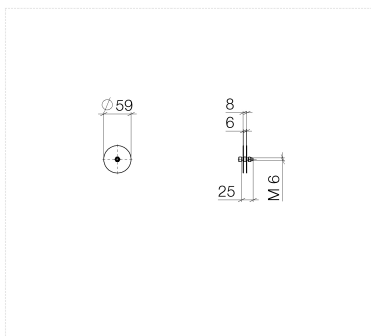

Shower - Series-various
Mounting bracket for two-sided glass attachment -
Article number: 12 358 970 90

- For use with two towel bars, back to back. (Requires two brackets)
- The mounting kits are used to install the products on glass.

Dimensional drawing

All dimensions in mm / inch = mm x 0,0394

Shower - Series–various
Mounting bracket for two-sided glass attachment -
Article number: 12 358 970 90

Shower - Series-
various
Mounting bracket for two-sided glass attachment -
Article number: 12 358 970 90