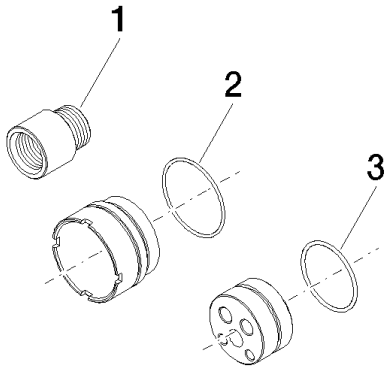

Sink - Concealed rough parts
Extension 3/4" -
Article number: 12 869 970 90

- up to 0.8": 1x 12 869 970 90
- 0.8" - 1.5": 2x 12 869 970 90
- for 35 860 970 90 0010
- Only for combination with exposed trim parts 36 86X SSS-FF 0010.

All dimensions in mm / inch = mm x 0,0394

Sink - Concealed rough parts
Extension 3/4" -
Article number: 12 869 970 90

Sink - Concealed rough parts

Extension 3/4" -

Article number: 12 869 970 90

Spare parts list

Number	Item Number	Designation	Number of units
1	09 24 03 072 10 90	Extension -	1
2	09 14 10 190 90	O-Ring EPDM 70 38,0 x 1,5 mm -	1
3	09 14 10 102 90	O-Ring 33,05 x 1,78 mm -	1