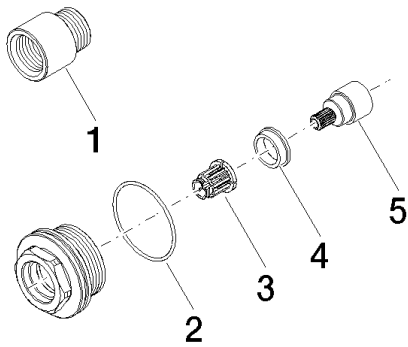

Universal - Concealed rough parts
Extension 3/4" -
Article number: 12 870 970 90

- up to 0.8": 1x 12 870 970 90
- 0.8" - 1.5": 2x 12 870 970 90
- for 35 860 970 90 0010
- Only for combination with exposed trim parts 36 86X 664-FF 0010.

All dimensions in mm / inch = mm x 0,0394

Universal - Concealed rough parts
Extension 3/4" -
Article number: 12 870 970 90

Universal - Concealed rough parts
 Extension 3/4" -
 Article number: 12 870 970 90

Spare parts list

Number	Item Number	Designation	Number of units
1	09 24 03 072 10 90	Extension -	1
2	09 14 10 190 90	O-Ring EPDM 70 38,0 x 1,5 mm -	1
3	09 12 12 002 90	Upper part white -	1
4	09 18 40 227 90	sleeve	1
5	09 29 06 122 90	spindle	1