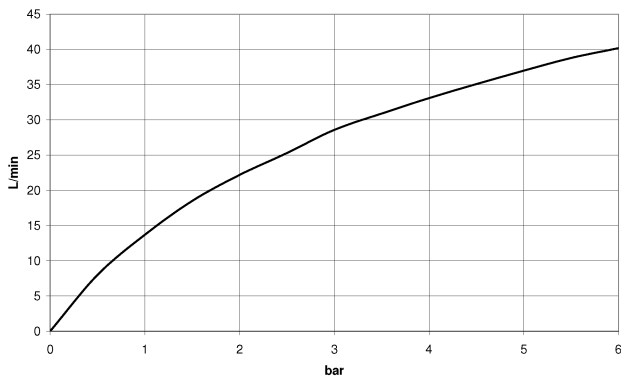

Bathtub - Meta

Tub spout without diverter for freestanding installation - black matte

Article number: 13 672 661-33

Flow rate chart