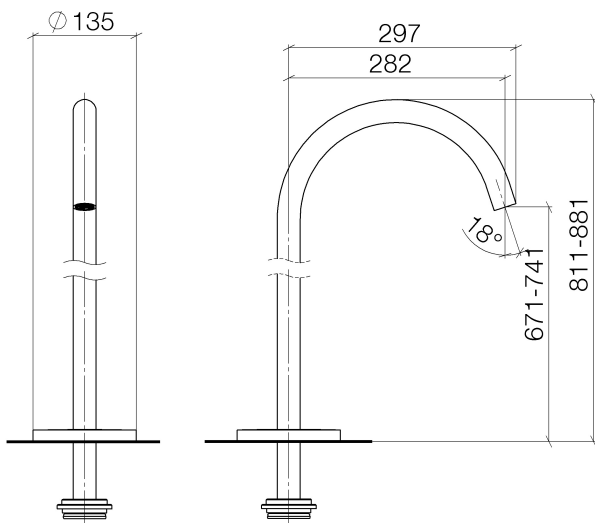

Bathtub - Meta

Tub spout without diverter for freestanding installation - black matte

Article number: 13 672 661-33

- 11-1/8" Projection
- Round aerator
- Total height 31-7/8" - 34-5/8"
- Height to aerator/spout outlet 26-3/8" - 29-1/8"
- Flanges Ø 5-3/8"
- Water flow rate limited to max. 7.6 gpm

black matte

Accessory is required for this item.

Dimensional drawing

All dimensions in mm / inch = mm x 0,0394

Bathtub - Meta

Tub spout without diverter for freestanding installation - black matte

Article number: 13 672 661-33

Flow rate chart

Bathtub - Meta

Tub spout without diverter for freestanding installation - black matte

Article number: 13 672 661-33

Other surface finishes

polished chrome

13 672 661-00

platinum matte

35 945 970-90 0010

Floor mounting rough set -