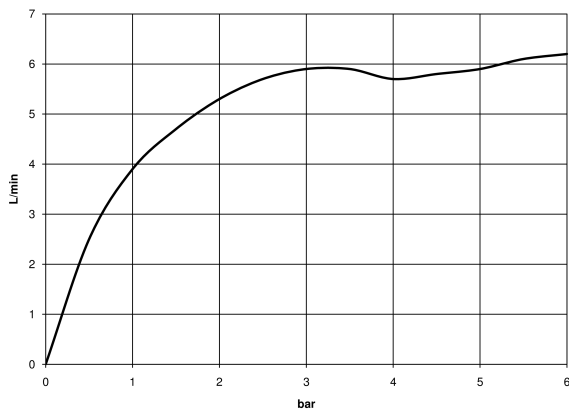

Sink - Lissé

Lavatory spout, deck-mounted without drain - polished chrome

Article number: 13 700 845-00

- 5-1/8" Projection
- Rigid spout
- Round aerated stream
- Total height 3-3/4"
- Height to aerator/spout outlet 3"
- 1-3/8" hole diameter
- 1/2" connection
- Water flow rate limited to max. 1.5 gpm
- lead-free
- Fittings group in compliance with DIN 4109: 1
- For Touchfree control please order eSet Touchfree WITH or WITHOUT temperature adjustment

polished chrome

Dimensional drawing

Sink - Lissé

Lavatory spout, deck-mounted without drain - polished chrome

Article number: 13 700 845-00

All dimensions in mm / inch = mm x 0,0394

Flow rate chart

Other surface finishes