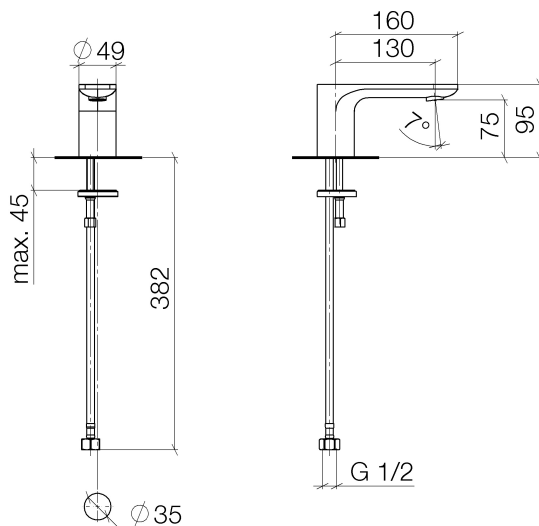

Sink - Lissé

Lavatory spout, deck-mounted without drain - polished chrome

Article number: 13 700 845-00

- 5-1/8" Projection
- Rigid spout
- Round aerated stream
- Total height 3-3/4"
- Height to aerator/spout outlet 3"
- 1-3/8" hole diameter
- 1/2" connection
- Water flow rate limited to max. 1.5 gpm
- lead-free
- Fittings group in compliance with DIN 4109: 1
- For Touchfree control please order eSet Touchfree WITH or WITHOUT temperature adjustment

polished chrome

Dimensional drawing

Sink - Lissé

Lavatory spout, deck-mounted without drain - polished chrome

Article number: 13 700 845-00

All dimensions in mm / inch = mm x 0,0394

Flow rate chart

Other surface finishes

More custom finish options are available via special production (xTra Service). Please see our finish matrix for availability and pricing or contact a Dornbracht representative.

Sink - Lissé

Lavatory spout, deck-mounted without drain - polished chrome

Article number: 13 700 845-00

Spare parts list

Number	Item Number	Designation	Number of units
1	90 11 84 015 00-00	spout	1
2	09 14 10 060 90	Washer -	1
3	09 31 20 065 90	Plug for European drain -	1
4	04 30 04 019 00 90	Flexible supply line -	1
5	09 31 11 012 90	Mounting bracket -	1
6	04 30 11 038 75 90	Mounting bracket -	1