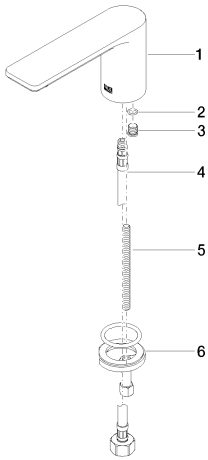

Sink - Lissé

Lavatory spout, deck-mounted without drain - polished chrome

Article number: 13 700 845-00

- 5-1/8" Projection
- Rigid spout
- Round aerated stream
- Total height 3-3/4"
- Height to aerator/spout outlet 3"
- 1-3/8" hole diameter
- 1/2" connection
- Water flow rate limited to max. 1.5 gpm
- lead-free
- Fittings group in compliance with DIN 4109: 1
- For Touchfree control please order eSet Touchfree WITH or WITHOUT temperature adjustment

polished chrome

Dimensional drawing

Sink - Lissé

Lavatory spout, deck-mounted without drain - polished chrome

Article number: 13 700 845-00

All dimensions in mm / inch = mm x 0,0394

Flow rate chart

Other surface finishes

More custom finish options are available via special production (xTra Service). Please see our finish matrix for availability and pricing or contact a Dornbracht representative.

Sink - Lissé

Lavatory spout, deck-mounted without drain - polished chrome

Article number: 13 700 845-00

Spare parts list

Number	Item Number	Designation	Number of units
1	90 11 84 015 00-00	spout	1
2	09 14 10 060 90	Washer -	1
3	09 31 20 065 90	Plug for European drain -	1
4	04 30 04 019 00 90	Flexible supply line -	1
5	09 31 11 012 90	Mounting bracket -	1
6	04 30 11 038 75 90	Mounting bracket -	1