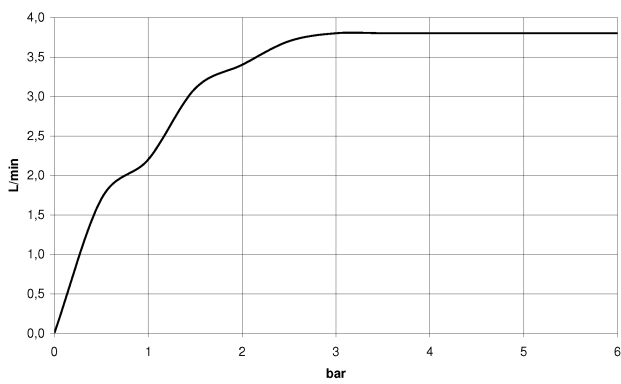

## Sink - CL.1

Lavatory spout, deck-mounted without drain - platinum matte

Article number: 13 714 705-06

- 6-1/4" Projection
- Rigid spout
- Rectangular aerator with 40 individual streams
- Total height 4-1/4"
- Height to aerator/spout outlet 3-3/4"
- 1-3/8" hole diameter
- 1/2" connection
- Water flow rate limited to max. 1.1 gpm
- lead-free
- Fittings group in compliance with DIN 4109: 1
- In combination with an eValve, the flow rate can deviate.
- Please note that for an electronic version the flow limiter must be removed.

## Dimensional drawing

## Sink - CL.1

Lavatory spout, deck-mounted without drain - platinum matte

Article number: 13 714 705-06

All dimensions in mm / inch = mm x 0,0394

### Flow rate chart