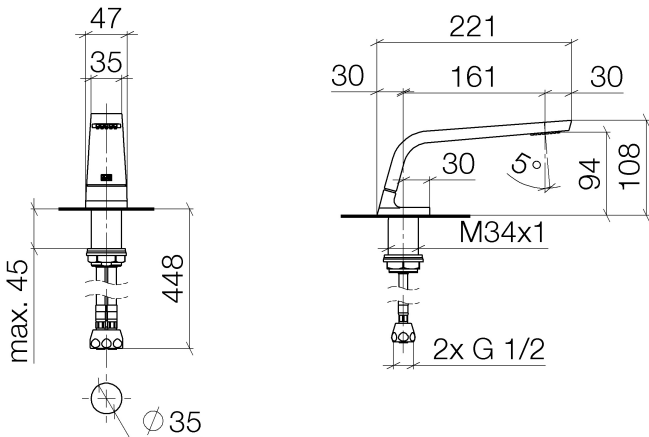

## Sink - CL.1

Lavatory spout, deck-mounted without drain - platinum matte

Article number: 13 714 705-06

- 6-1/4" Projection
- Rigid spout
- Rectangular aerator with 40 individual streams
- Total height 4-1/4"
- Height to aerator/spout outlet 3-3/4"
- 1-3/8" hole diameter
- 1/2" connection
- Water flow rate limited to max. 1.1 gpm
- lead-free
- Fittings group in compliance with DIN 4109: 1
- In combination with an eValve, the flow rate can deviate.
- Please note that for an electronic version the flow limiter must be removed.

## Dimensional drawing

## Sink - CL.1

Lavatory spout, deck-mounted without drain - platinum matte

Article number: 13 714 705-06

All dimensions in mm / inch = mm x 0,0394