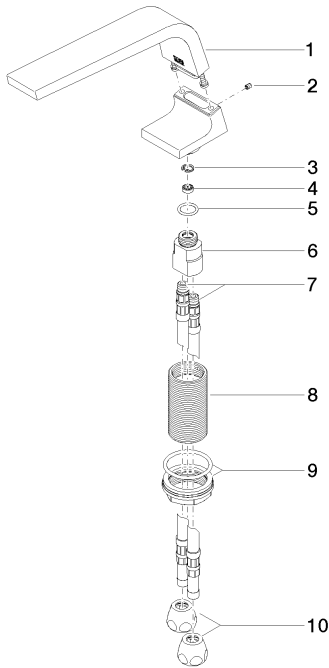

## Sink - CL.1

Lavatory spout, deck-mounted without drain - platinum matte

Article number: 13 714 705-06

- 6-1/4" Projection
- Rigid spout
- Rectangular aerator with 40 individual streams
- Total height 4-1/4"
- Height to aerator/spout outlet 3-3/4"
- 1-3/8" hole diameter
- 1/2" connection
- Water flow rate limited to max. 1.1 gpm
- lead-free
- Fittings group in compliance with DIN 4109: 1
- In combination with an eValve, the flow rate can deviate.
- Please note that for an electronic version the flow limiter must be removed.

## Dimensional drawing

## Sink - CL.1

Lavatory spout, deck-mounted without drain - platinum matte

Article number: 13 714 705-06

### Spare parts list

Number	Item Number	Designation	Number of units
1	90 11 70 002 00-06	Outlet - platinum matte	1
2	09 31 11 044 90	Mounting bracket -	1
3	09 16 01 016 90	Ring -	1
4	09 23 01 034 90	Application -	1
5	09 14 10 130 90	Washer -	1
6	09 11 10 055 10 90	Wall connection -	1
7	04 30 04 016 00 90	Flexible supply line -	2
8	09 30 01 208 90	Wall connection -	1
9	04 23 10 044 06 90	Mounting bracket -	1
10	04 23 30 040 00-06	Wall connection - platinum matte	2