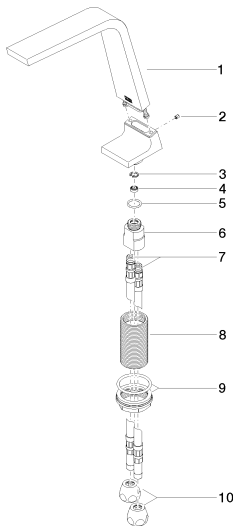

Sink - CL.1

Lavatory spout, deck-mounted without drain - platinum matte

Article number: 13 715 705-06

- 6-1/4" Projection
- Rigid spout
- Rectangular aerator with 40 individual streams
- Total height 8"
- Height to aerator/spout outlet 7-1/2"
- 1-3/8" hole diameter
- 1/2" connection
- Water flow rate limited to max. 1.1 gpm
- lead-free
- Fittings group in compliance with DIN 4109: 1
- In combination with an eValve, the flow rate can deviate.
- Please note that for an electronic version the flow limiter must be removed.

platinum matte

Dimensional drawing

Sink - CL.1

Lavatory spout, deck-mounted without drain - platinum matte

Article number: 13 715 705-06

All dimensions in mm / inch = mm x 0,0394

Flow rate chart

Sink - CL.1

Lavatory spout, deck-mounted without drain - platinum matte

Article number: 13 715 705-06

Other surface finishes

polished chrome
13 715 705-00

Dark Platinum matte
13 715 705-99

More custom finish options are available via special production (xTra Service). Please see our finish matrix for availability and pricing or contact a Dornbracht representative.

Spare parts list

Number	Item Number	Designation	Number of units
1	90 11 70 003 00-06	Outlet - platinum matte	1
2	09 31 11 044 90	Mounting bracket -	1
3	09 16 01 016 90	Ring -	1
4	09 23 01 034 90	Application -	1
5	09 14 10 130 90	Washer -	1
6	09 11 10 055 10 90	Wall connection -	1
7	04 30 04 016 00 90	Flexible supply line -	2
8	09 30 01 208 90	Wall connection -	1
9	04 23 10 044 06 90	Mounting bracket -	1
10	04 23 30 040 00-06	Wall connection - platinum matte	2