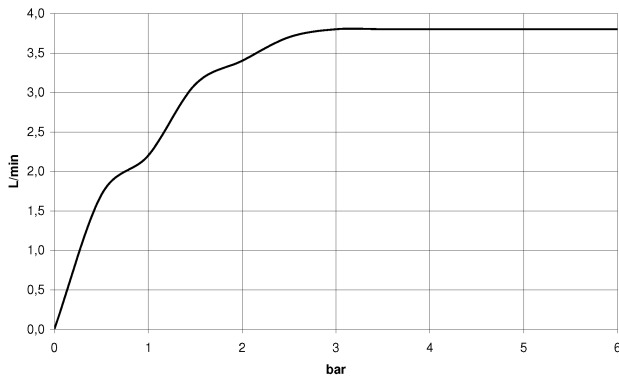

Sink - CL.1

Lavatory spout, deck-mounted without drain - platinum matte

Article number: 13 715 705-06

- 6-1/4" Projection
- Rigid spout
- Rectangular aerator with 40 individual streams
- Total height 8"
- Height to aerator/spout outlet 7-1/2"
- 1-3/8" hole diameter
- 1/2" connection
- Water flow rate limited to max. 1.1 gpm
- lead-free
- Fittings group in compliance with DIN 4109: 1
- In combination with an eValve, the flow rate can deviate.
- Please note that for an electronic version the flow limiter must be removed.

platinum matte

Dimensional drawing

Sink - CL.1

Lavatory spout, deck-mounted without drain - platinum matte

Article number: 13 715 705-06

All dimensions in mm / inch = mm x 0,0394

Flow rate chart

Sink - CL.1