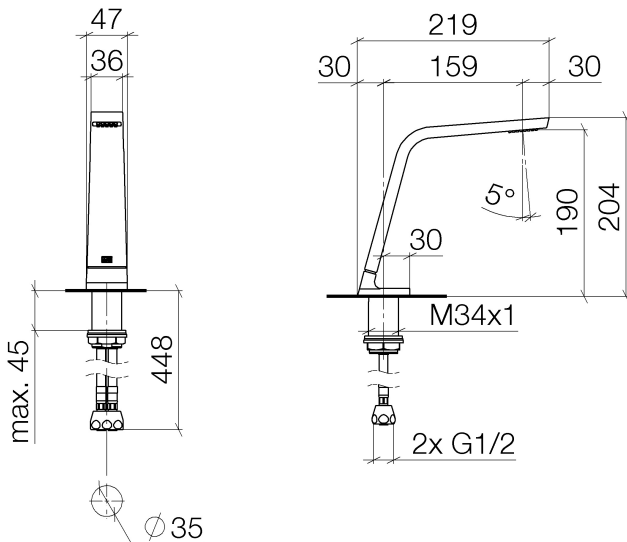

Sink - CL.1

Lavatory spout, deck-mounted without drain - platinum matte

Article number: 13 715 705-06

- 6-1/4" Projection
- Rigid spout
- Rectangular aerator with 40 individual streams
- Total height 8"
- Height to aerator/spout outlet 7-1/2"
- 1-3/8" hole diameter
- 1/2" connection
- Water flow rate limited to max. 1.1 gpm
- lead-free
- Fittings group in compliance with DIN 4109: 1
- In combination with an eValve, the flow rate can deviate.
- Please note that for an electronic version the flow limiter must be removed.

platinum matte

Dimensional drawing

Sink - CL.1

Lavatory spout, deck-mounted without drain - platinum matte

Article number: 13 715 705-06

All dimensions in mm / inch = mm x 0,0394

Flow rate chart

Sink - CL.1

Lavatory spout, deck-mounted without drain - platinum matte

Article number: 13 715 705-06

Other surface finishes

polished chrome
13 715 705-00

Dark Platinum matte
13 715 705-99

More custom finish options are available via special production (xTra Service). Please see our finish matrix for availability and pricing or contact a Dornbracht representative.

Spare parts list

Number	Item Number	Designation	Number of units
1	90 11 70 003 00-06	Outlet - platinum matte	1
2	09 31 11 044 90	Mounting bracket -	1
3	09 16 01 016 90	Ring -	1
4	09 23 01 034 90	Application -	1
5	09 14 10 130 90	Washer -	1
6	09 11 10 055 10 90	Wall connection -	1
7	04 30 04 016 00 90	Flexible supply line -	2
8	09 30 01 208 90	Wall connection -	1
9	04 23 10 044 06 90	Mounting bracket -	1
10	04 23 30 040 00-06	Wall connection - platinum matte	2