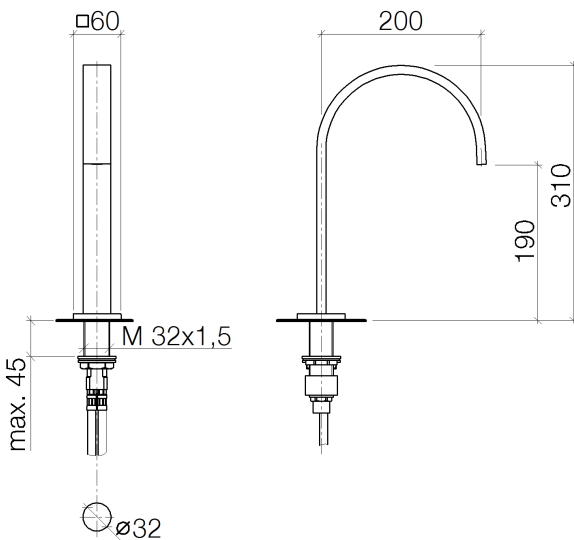

Sink - MEM

Lavatory spout, deck-mounted with drain - polished chrome

Article number: 13 715 782-00 0010

- 7-7/8" Projection
- US drain with overflow
- Rigid spout
- Rectangular aerated stream
- Total height 12-1/4"
- Height to aerator/spout outlet 7-1/2"
- 1-3/8" hole diameter
- Flange 2-3/8" x 2-3/8"
- Water flow rate limited to max. 1.2 gpm
- lead-free
- Suitable only for basins with overflow.
- In combination with an eValve, the flow rate can deviate.
- Please note that for an electronic version the flow limiter must be removed.

polished chrome

Dimensional drawing

Sink - MEM

Lavatory spout, deck-mounted with drain - polished chrome

Article number: 13 715 782-00 0010

All dimensions in mm / inch = mm x 0,0394

Flow rate chart

Sink - MEM

Lavatory spout, deck-mounted with drain - polished chrome

Article number: 13 715 782-00 0010

Other surface finishes

platinum matte

13 715 782-06 0010

platinum

13 715 782-08 0010

Dark Brass matte

Sink - MEM

Lavatory spout, deck-mounted with drain - polished chrome

Article number: 13 715 782-00 0010

Spare parts list

Number	Item Number	Designation	Number of units
1	90 28 22 155 02-00	Outlet - polished chrome	1
2	09 27 78 034-00	Escutcheon - polished chrome	1
3	09 11 10 054 10 90	Wall connection -	1
4	09 14 10 130 90	Washer -	1
5	09 11 10 055 10 90	Wall connection -	1
6	04 30 04 016 00 90	Flexible supply line -	2
7	04 23 10 009 01 90	Mounting bracket -	1
8	09 14 10 060 90	Washer -	1
9	09 31 20 065 90	Plug for European drain -	1
10	04 23 30 040 00-00	Wall connection - polished chrome	2
11	10 125 970-00 0010	Drain Umbrella drain 1 1/4" - polished chrome	1