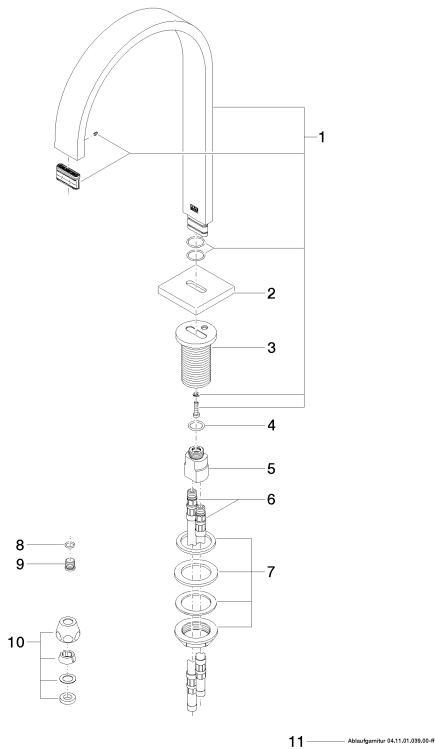

Sink - MEM

Lavatory spout, deck-mounted with drain - polished chrome

Article number: 13 715 782-00 0010

- 7-7/8" Projection
- US drain with overflow
- Rigid spout
- Rectangular aerated stream
- Total height 12-1/4"
- Height to aerator/spout outlet 7-1/2"
- 1-3/8" hole diameter
- Flange 2-3/8" x 2-3/8"
- Water flow rate limited to max. 1.2 gpm
- lead-free
- Suitable only for basins with overflow.
- In combination with an eValve, the flow rate can deviate.
- Please note that for an electronic version the flow limiter must be removed.

polished chrome

Dimensional drawing

Sink - MEM

Lavatory spout, deck-mounted with drain - polished chrome

Article number: 13 715 782-00 0010

All dimensions in mm / inch = mm x 0,0394

Flow rate chart

Sink - MEM

Lavatory spout, deck-mounted with drain - polished chrome

Article number: 13 715 782-00 0010

Other surface finishes

platinum matte

13 715 782-06 0010

platinum

13 715 782-08 0010

Dark Brass matte

Sink - MEM

Lavatory spout, deck-mounted with drain - polished chrome

Article number: 13 715 782-00 0010

Spare parts list

Number	Item Number	Designation	Number of units
1	90 28 22 155 02-00	Outlet - polished chrome	1
2	09 27 78 034-00	Escutcheon - polished chrome	1
3	09 11 10 054 10 90	Wall connection -	1
4	09 14 10 130 90	Washer -	1
5	09 11 10 055 10 90	Wall connection -	1
6	04 30 04 016 00 90	Flexible supply line -	2
7	04 23 10 009 01 90	Mounting bracket -	1
8	09 14 10 060 90	Washer -	1
9	09 31 20 065 90	Plug for European drain -	1
10	04 23 30 040 00-00	Wall connection - polished chrome	2
11	10 125 970-00 0010	Drain Umbrella drain 1 1/4" - polished chrome	1