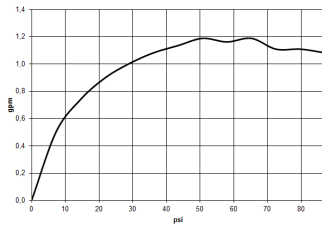

Sink - MEM

Lavatory spout, deck-mounted with drain - polished chrome

Article number: 13 715 782-00 0010

- 7-7/8" Projection
- US drain with overflow
- Rigid spout
- Rectangular aerated stream
- Total height 12-1/4"
- Height to aerator/spout outlet 7-1/2"
- 1-3/8" hole diameter
- Flange 2-3/8" x 2-3/8"
- Water flow rate limited to max. 1.2 gpm
- lead-free
- Suitable only for basins with overflow.
- In combination with an eValve, the flow rate can deviate.
- Please note that for an electronic version the flow limiter must be removed.

polished chrome

Dimensional drawing

Sink - MEM

Lavatory spout, deck-mounted with drain - polished chrome

Article number: 13 715 782-00 0010

All dimensions in mm / inch = mm x 0,0394

Flow rate chart

Sink - MEM