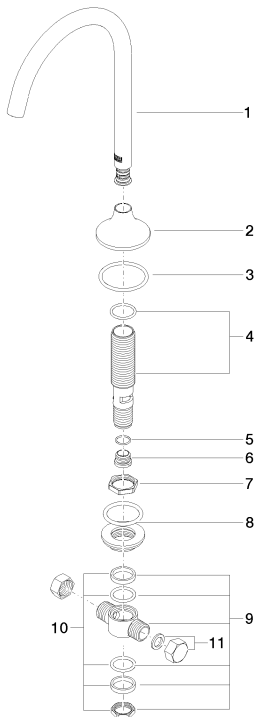

Sink - VAIA

Lavatory spout, deck-mounted without drain - polished chrome

Article number: 13 716 809-00 0010

- 6-5/8" Projection
- Swiveling spout 360°
- Round aerated stream
- Total height 11"
- Height to aerator/spout outlet 7-1/2"
- Flange diameter 2-3/8"
- 1-3/8" hole diameter
- 1/2" connection
- Water flow rate limited to max. 1.2 gpm
- lead-free
- For Touchfree control please order eSet Touchfree WITH or WITHOUT temperature adjustment

polished chrome

Dimensional drawing

Sink - VAIA

Lavatory spout, deck-mounted without drain - polished chrome

Article number: 13 716 809-00 0010

All dimensions in mm / inch = mm x 0,0394

Flow rate chart

Sink - VAIA

Lavatory spout, deck-mounted without drain - polished chrome

Article number: 13 716 809-00 0010

Other surface finishes

platinum matte

13 716 809-06 0010

platinum

13 716 809-08 0010

Dark Brass matte

Sink - VAIA

Lavatory spout, deck-mounted without drain - polished chrome

Article number: 13 716 809-00 0010

Spare parts list

Number	Item Number	Designation	Number of units
1	90 28 22 309 01-00	Outlet - polished chrome	1
2	09 27 80 011-00	Escutcheon - polished chrome	1
3	09 14 10 084 90	O-Ring EPDM 70 48 x 3,5 mm -	1
4	90 30 01 033 00 90	Wall connection -	1
5	09 14 10 017 90	O-Ring EPDM 70 14,0 x 1,5 mm -	1
6	09 24 04 021 10 90	Nipple -	1
7	09 23 10 127 90	Mounting bracket -	1
8	04 23 10 004 04 90	Mounting bracket -	1
9	04 17 11 020 10 90	Wall connection -	1
10	90 23 10 012 00 90	Mounting bracket -	1
11	04 21 02 006 00 92	Plug for European drain -	1