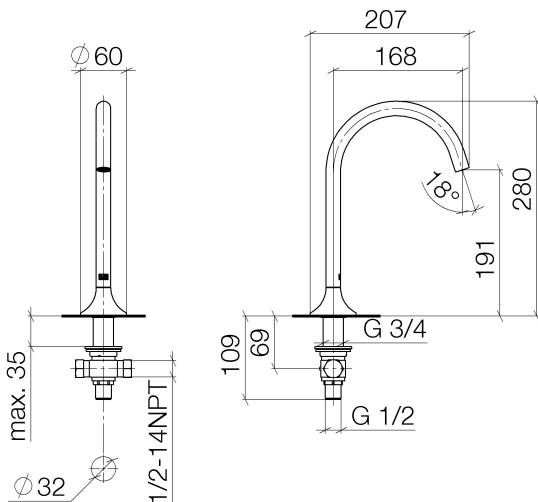

Sink - VAIA

Lavatory spout, deck-mounted without drain - polished chrome

Article number: 13 716 809-00 0010

- 6-5/8" Projection
- Swiveling spout 360°
- Round aerated stream
- Total height 11"
- Height to aerator/spout outlet 7-1/2"
- Flange diameter 2-3/8"
- 1-3/8" hole diameter
- 1/2" connection
- Water flow rate limited to max. 1.2 gpm
- lead-free
- For Touchfree control please order eSet Touchfree WITH or WITHOUT temperature adjustment

polished chrome

Dimensional drawing

Sink - VAIA

Lavatory spout, deck-mounted without drain - polished chrome

Article number: 13 716 809-00 0010

All dimensions in mm / inch = mm x 0,0394

Flow rate chart

Sink - VAIA

Lavatory spout, deck-mounted without drain - polished chrome

Article number: 13 716 809-00 0010

Other surface finishes

platinum matte

13 716 809-06 0010

platinum

13 716 809-08 0010

Dark Brass matte

Sink - VAIA

Lavatory spout, deck-mounted without drain - polished chrome

Article number: 13 716 809-00 0010

Spare parts list

Number	Item Number	Designation	Number of units
1	90 28 22 309 01-00	Outlet - polished chrome	1
2	09 27 80 011-00	Escutcheon - polished chrome	1
3	09 14 10 084 90	O-Ring EPDM 70 48 x 3,5 mm -	1
4	90 30 01 033 00 90	Wall connection -	1
5	09 14 10 017 90	O-Ring EPDM 70 14,0 x 1,5 mm -	1
6	09 24 04 021 10 90	Nipple -	1
7	09 23 10 127 90	Mounting bracket -	1
8	04 23 10 004 04 90	Mounting bracket -	1
9	04 17 11 020 10 90	Wall connection -	1
10	90 23 10 012 00 90	Mounting bracket -	1
11	04 21 02 006 00 92	Plug for European drain -	1