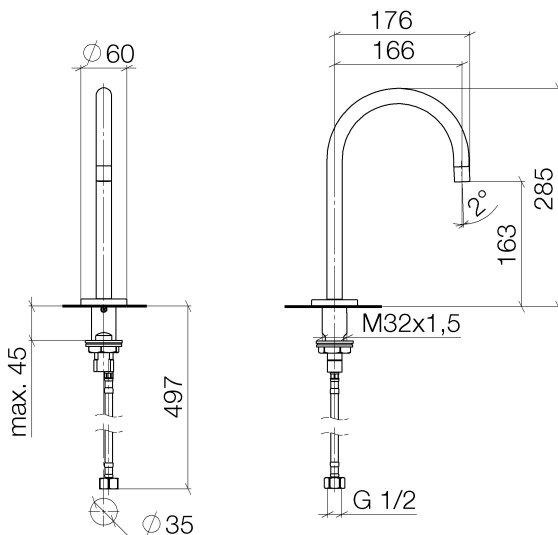

Sink - Tara.

Lavatory spout, deck-mounted without drain - Dark Platinum matte

Article number: 13 716 882-99 0010

- 6-1/2" Projection
- Swiveling spout 360°
- Round aerated stream
- Total height 11-1/4"
- Height to aerator/spout outlet 6-3/8"
- 1-3/8" hole diameter
- Flange diameter 2-3/8"
- 1/2" connection
- Water flow rate limited to max. 1.2 gpm
- lead-free
- For Touchfree control please order eSet Touchfree WITH or WITHOUT temperature adjustment

## Dimensional drawing

Sink - Tara.

Lavatory spout, deck-mounted without drain - Dark Platinum matte

Article number: 13 716 882-99 0010

All dimensions in mm / inch = mm x 0,0394

## Sink - Tara.

Lavatory spout, deck-mounted without drain - Dark Platinum matte

Article number: 13 716 882-99 0010

### Spare parts list

Number	Item Number	Designation	Number of units
1	90 28 22 319 01-99	spout	1
2	09 27 89 114-99	rosette	1
3	09 30 30 037 90	Mounting bracket -	1
4	09 30 22 027 90	connection	1
5	09 14 10 130 90	Washer -	1
6	09 11 10 055 10 90	Wall connection -	1
7	09 14 10 060 90	Washer -	1
8	09 31 20 065 90	Plug for European drain -	1
9	04 30 04 064 00 90	Flexible supply line -	1
10	04 23 10 009 01 90	Mounting bracket -	1