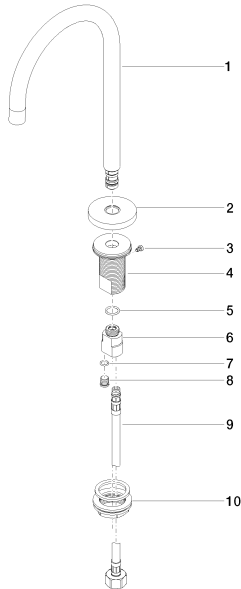

Sink - Tara.

Lavatory spout, deck-mounted without drain - Dark Platinum matte

Article number: 13 716 882-99 0010

- 6-1/2" Projection
- Swiveling spout 360°
- Round aerated stream
- Total height 11-1/4"
- Height to aerator/spout outlet 6-3/8"
- 1-3/8" hole diameter
- Flange diameter 2-3/8"
- 1/2" connection
- Water flow rate limited to max. 1.2 gpm
- lead-free
- For Touchfree control please order eSet Touchfree WITH or WITHOUT temperature adjustment

## Dimensional drawing

Sink - Tara.

Lavatory spout, deck-mounted without drain - Dark Platinum matte

Article number: 13 716 882-99 0010

All dimensions in mm / inch = mm x 0,0394

## Sink - Tara.

Lavatory spout, deck-mounted without drain - Dark Platinum matte

Article number: 13 716 882-99 0010

### Spare parts list

Number	Item Number	Designation	Number of units
1	90 28 22 319 01-99	spout	1
2	09 27 89 114-99	rosette	1
3	09 30 30 037 90	Mounting bracket -	1
4	09 30 22 027 90	connection	1
5	09 14 10 130 90	Washer -	1
6	09 11 10 055 10 90	Wall connection -	1
7	09 14 10 060 90	Washer -	1
8	09 31 20 065 90	Plug for European drain -	1
9	04 30 04 064 00 90	Flexible supply line -	1
10	04 23 10 009 01 90	Mounting bracket -	1