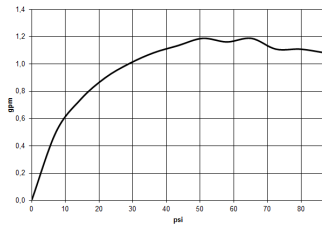

## Dimensional drawing

## Sink - IMO

Lavatory spout, wall-mounted without drain - polished chrome

Article number: 13 800 670-00 0010

All dimensions in mm / inch = mm x 0,0394

### Flow rate chart