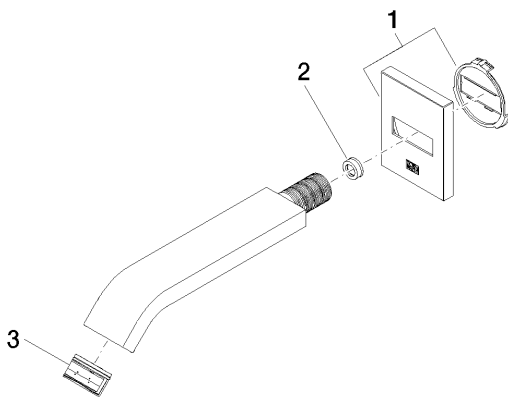

Sink - IMO

Lavatory spout, wall-mounted without drain - polished chrome

Article number: 13 800 670-00 0010

Required article

35 080 970-90 0010

Rough-in adapter -

Spare parts list

Number	Item Number	Designation	Number of units
1	90 27 67 005 00-00	rosette	1
2	09 23 01 079 90	Application -	1
3	90 29 03 118 00 90	Aerator -	1