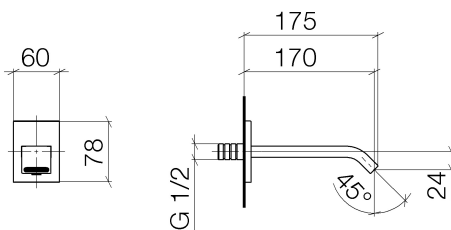

## Sink - IMO

Lavatory spout, wall-mounted without drain - polished chrome

Article number: 13 800 670-00 0010

- 6-3/4" Projection
- Rigid spout
- Rectangular aerated stream
- 1-5/8" hole diameter
- Flange 2-3/8" x 2-3/8"
- 1/2" connection
- Water flow rate limited to max. 1.2 gpm
- lead-free
- For Touchfree control please order eSet Touchfree WITH or WITHOUT temperature adjustment

## Dimensional drawing

## Sink - IMO

Lavatory spout, wall-mounted without drain - polished chrome

Article number: 13 800 670-00 0010

All dimensions in mm / inch = mm x 0,0394