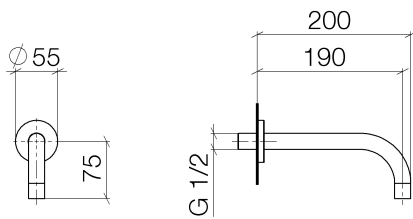

Sink - Tara.

Lavatory spout, wall-mounted without drain - Dark Brass matte

Article number: 13 800 882-16 0010

- 7-1/2" Projection
- Rigid spout
- Round aerated stream
- 1-5/8" hole diameter
- Flange diameter 2-3/8"
- 1/2" connection
- Plug-in connection mounting
- Water flow rate limited to max. 1.2 gpm
- lead-free
- For Touchfree control please order eSet Touchfree WITH or WITHOUT temperature adjustment

Dark Brass matte

Accessory is required for this item.

Sink - Tara.

Lavatory spout, wall-mounted without drain - Dark Brass matte

Article number: 13 800 882-16 0010

Dimensional drawing

All dimensions in mm / inch = mm x 0,0394

Flow rate chart

Sink - Tara.

Lavatory spout, wall-mounted without drain - Dark Brass matte

Article number: 13 800 882-16 0010

Other surface finishes

polished chrome

13 800 882-00 0010

Dark Bronze matte

Required article

35 080 970-90 0010

Rough-in adapter -

Sink - Tara.

Lavatory spout, wall-mounted without drain - Dark Brass matte

Article number: 13 800 882-16 0010

Spare parts list

Number	Item Number	Designation	Number of units
1	09 24 03 081 10 90	Extension -	1
2	09 14 10 026 90	Washer -	1
3	09 27 22 503-16	rosette	1
4	90 23 01 019 02-16	aerator	1