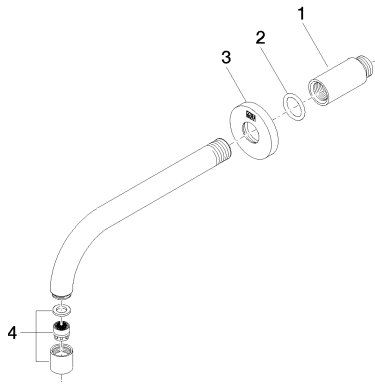

Sink - Tara.

Lavatory spout, wall-mounted without drain - Dark Brass matte

Article number: 13 800 882-16 0010

- 7-1/2" Projection
- Rigid spout
- Round aerated stream
- 1-5/8" hole diameter
- Flange diameter 2-3/8"
- 1/2" connection
- Plug-in connection mounting
- Water flow rate limited to max. 1.2 gpm
- lead-free
- For Touchfree control please order eSet Touchfree WITH or WITHOUT temperature adjustment

Dark Brass matte

Accessory is required for this item.

Sink - Tara.

Lavatory spout, wall-mounted without drain - Dark Brass matte

Article number: 13 800 882-16 0010

Dimensional drawing

All dimensions in mm / inch = mm x 0,0394

Flow rate chart

Sink - Tara.

Lavatory spout, wall-mounted without drain - Dark Brass matte

Article number: 13 800 882-16 0010

Other surface finishes

polished chrome

13 800 882-00 0010

Dark Bronze matte

Required article

35 080 970-90 0010

Rough-in adapter -

Sink - Tara.

Lavatory spout, wall-mounted without drain - Dark Brass matte

Article number: 13 800 882-16 0010

Spare parts list

Number	Item Number	Designation	Number of units
1	09 24 03 081 10 90	Extension -	1
2	09 14 10 026 90	Washer -	1
3	09 27 22 503-16	rosette	1
4	90 23 01 019 02-16	aerator	1