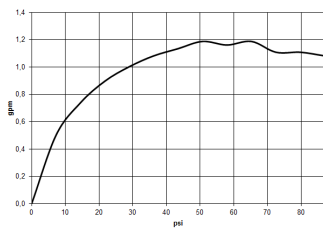

Dark Brass matte

Accessory is required for this item.

Sink - Tara.

Lavatory spout, wall-mounted without drain - Dark Brass matte

Article number: 13 800 882-16 0010

Dimensional drawing

All dimensions in mm / inch = mm x 0,0394

Flow rate chart

Sink - Tara.

Lavatory spout, wall-mounted without drain - Dark Brass matte

Article number: 13 800 882-16 0010

Other surface finishes

polished chrome

13 800 882-00 0010

Dark Bronze matte