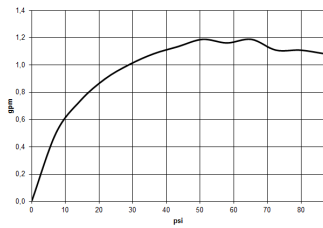

## Dimensional drawing

Sink - Meta

Pillar tap cold water only - polished chrome

Article number: 17 500 661-00 0010

All dimensions in mm / inch = mm x 0,0394

### Flow rate chart

Sink - Meta

Pillar tap cold water only - polished chrome

Article number: 17 500 661-00 0010