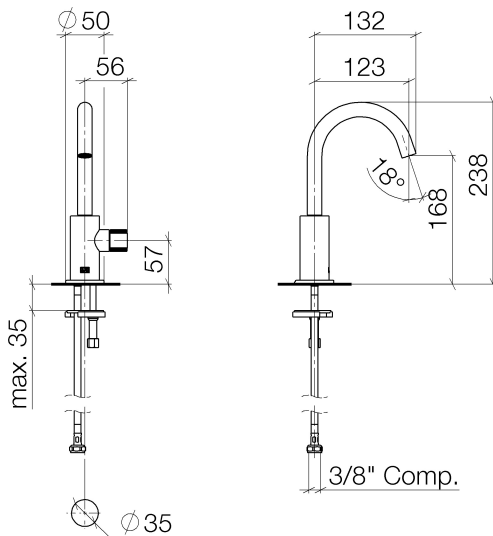

## Sink - Meta

Pillar tap cold water only - polished chrome

Article number: 17 500 661-00 0010

- 4-7/8" Projection
- Swiveling spout 360°
- Round aerated stream
- Total height 9-3/8"
- Height to aerator/spout outlet 6-5/8"
- 1-3/8" hole diameter
- 1/2" connection
- 2 x pressure hose with 3/8" compression fitting
- Flange diameter 2"
- Water flow rate limited to max. 1.2 gpm
- lead-free

## Dimensional drawing

Sink - Meta

Pillar tap cold water only - polished chrome

Article number: 17 500 661-00 0010

All dimensions in mm / inch = mm x 0,0394

### Flow rate chart

Sink - Meta

Pillar tap cold water only - polished chrome

Article number: 17 500 661-00 0010