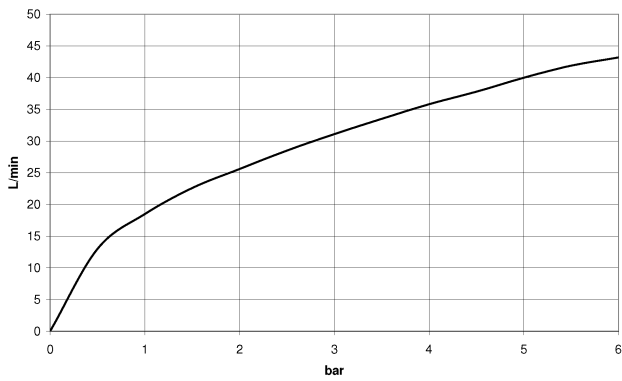

Sink - CL.1

Deck valve clockwise-closing hot - polished chrome

Article number: 20 000 715-00

- 1-1/4" hole diameter
- Flange 2-3/8" x 2-3/8"
- Fittings group in compliance with DIN 4109: 1
- (ADA)

polished chrome

Dimensional drawing

All dimensions in mm / inch = mm x 0,0394

Sink - CL.1

Deck valve clockwise-closing hot - polished chrome

Article number: 20 000 715-00

Flow rate chart

Sink - CL.1

Deck valve clockwise-closing hot - polished chrome