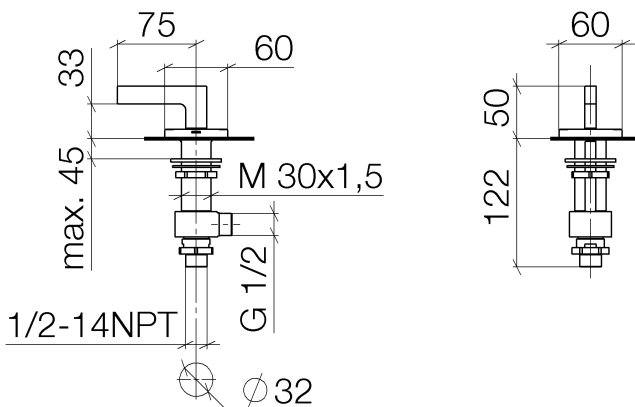

Sink - CL.1

Deck valve clockwise-closing hot - polished chrome

Article number: 20 000 715-00

- 1-1/4" hole diameter
- Flange 2-3/8" x 2-3/8"
- Fittings group in compliance with DIN 4109: 1
- (ADA)

polished chrome

Dimensional drawing

All dimensions in mm / inch = mm x 0,0394

Sink - CL.1

Deck valve clockwise-closing hot - polished chrome

Article number: 20 000 715-00

Flow rate chart

Sink - CL.1

Deck valve clockwise-closing hot - polished chrome

Spare parts list

Number	Item Number	Designation	Number of units
1	90 20 70 057 00-00	Handle - polished chrome	1
2	04 17 11 045 33 90	Deck valve -	1
3	90 90 03 133 00 90	Ceramic cartridge clockwise-closing -	1
4	04 23 10 032 78 90	Mounting bracket -	1
5	04 17 11 023 10 90	Wall connection -	1
6	09 30 11 059 90	Washer -	1
7	09 23 10 012 90	Mounting bracket -	1