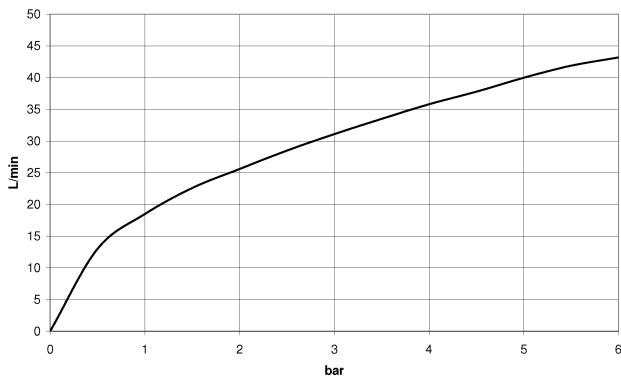

Sink - CL.1

Deck valve counter-clockwise closing cold - polished chrome

Article number: 20 000 716-00

- 1-1/4" hole diameter
- Flange 2-3/8" x 2-3/8"
- Fittings group in compliance with DIN 4109: 1
- (ADA)

polished chrome

Dimensional drawing

All dimensions in mm / inch = mm x 0,0394

Sink - CL.1

Deck valve counter-clockwise closing cold - polished chrome

Article number: 20 000 716-00

Flow rate chart

Sink - CL.1