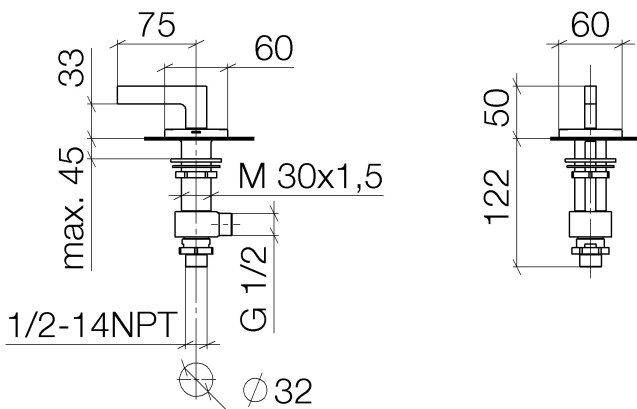

Sink - CL.1

Deck valve counter-clockwise closing cold - polished chrome

Article number: 20 000 716-00

- 1-1/4" hole diameter
- Flange 2-3/8" x 2-3/8"
- Fittings group in compliance with DIN 4109: 1
- (ADA)

polished chrome

Dimensional drawing

All dimensions in mm / inch = mm x 0,0394

Sink - CL.1

Deck valve counter-clockwise closing cold - polished chrome

Article number: 20 000 716-00

Flow rate chart

Sink - CL.1

Deck valve counter-clockwise closing cold - polished chrome

Article number: 20 000 716-00

Other surface finishes

platinum matte
20 000 716-06

Dark Platinum matte
20 000 716-99

More custom finish options are available via special production (xTra Service). Please see our finish matrix for availability and pricing or contact a Dornbracht representative.

Spare parts list

Number	Item Number	Designation	Number of units
1	90 20 70 057 01-00	Handle - polished chrome	1
2	04 17 11 045 32 90	Deck valve -	1
3	90 90 03 132 00 90	Ceramic cartridge counter-clockwise closing -	1
4	04 23 10 032 78 90	Mounting bracket -	1
5	04 17 11 023 10 90	Wall connection -	1
6	09 30 11 059 90	Washer -	1
7	09 23 10 012 90	Mounting bracket -	1