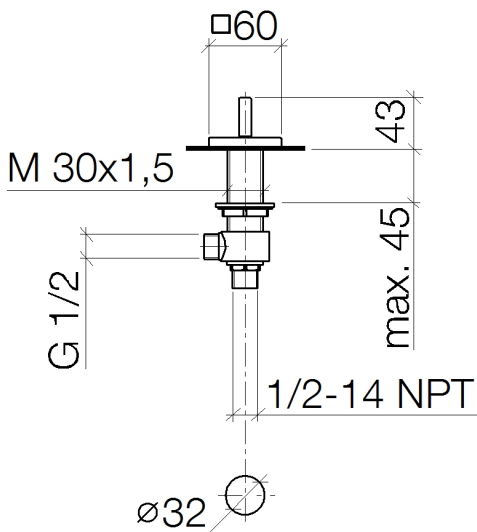

### Sink - MEM

Deck valve clockwise-closing cold - polished chrome

Article number: 20 000 782-00

- 1-1/4" hole diameter
- Flange 2-3/8" x 2-3/8"
- (ADA)

polished chrome

### Dimensional drawing

All dimensions in mm / inch = mm x 0,0394

Sink - MEM

Deck valve clockwise-closing cold - polished chrome

Article number: 20 000 782-00

### Flow rate chart

## Sink - MEM

Deck valve clockwise-closing cold - polished chrome

Article number: 20 000 782-00