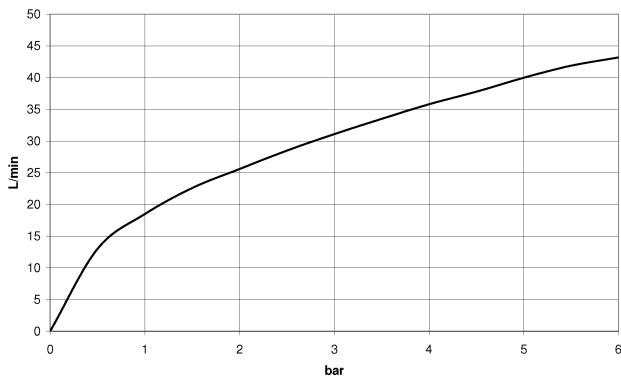

### Sink - MEM

Deck valve clockwise-closing cold - polished chrome

Article number: 20 000 782-00

- 1-1/4" hole diameter
- Flange 2-3/8" x 2-3/8"
- (ADA)

polished chrome

### Dimensional drawing

All dimensions in mm / inch = mm x 0,0394

Sink - MEM

Deck valve clockwise-closing cold - polished chrome

Article number: 20 000 782-00

### Flow rate chart