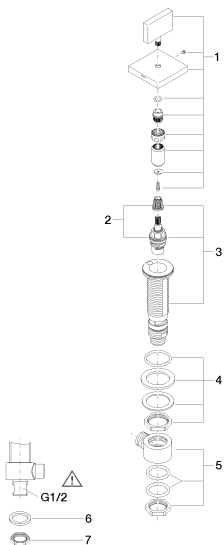

### Sink - MEM

Deck valve clockwise-closing cold - polished chrome

Article number: 20 000 782-00

- 1-1/4" hole diameter
- Flange 2-3/8" x 2-3/8"
- (ADA)

polished chrome

### Dimensional drawing

All dimensions in mm / inch = mm x 0,0394

Sink - MEM

Deck valve clockwise-closing cold - polished chrome

Article number: 20 000 782-00

### Flow rate chart

### Spare parts list

| Number | Item Number        | Designation                           | Number of units |
|--------|--------------------|---------------------------------------|-----------------|
| 1      | 90 20 78 002 04-00 | Handle - polished chrome              | 1               |
| 2      | 90 90 03 133 00 90 | Ceramic cartridge clockwise-closing - | 1               |
| 3      | 04 17 11 045 33 90 | Deck valve -                          | 1               |
| 4      | 04 23 10 032 78 90 | Mounting bracket -                    | 1               |
| 5      | 04 17 11 023 10 90 | Wall connection -                     | 1               |
| 6      | 09 30 11 059 90    | Washer -                              | 1               |
| 7      | 09 23 10 012 90    | Mounting bracket -                    | 1               |