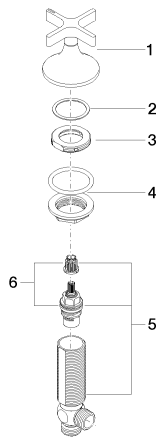

Sink - VAIA

Deck valve clockwise-closing cold - platinum matte

Article number: 20 000 809-06

- 1-1/4" hole diameter
- Flange diameter 2-3/8"
- Fittings group in compliance with DIN 4109: 1
- (ADA)

platinum matte

Dimensional drawing

All dimensions in mm / inch = mm x 0,0394

Sink - VAIA

Deck valve clockwise-closing cold - platinum matte

Article number: 20 000 809-06

Flow rate chart

Sink - VAIA

Deck valve clockwise-closing cold - platinum matte

Spare parts list

Number	Item Number	Designation	Number of units
1	90 20 80 010 00-06	Operating element - platinum matte	1
2	09 28 10 003 90	Washer -	1
3	09 24 01 028 90	Ring -	1
4	04 23 10 032 46 90	Mounting bracket -	1
5	04 17 11 055 31 90	Deck valve -	1
6	90 90 03 131 00 90	Ceramic cartridge clockwise-closing -	1