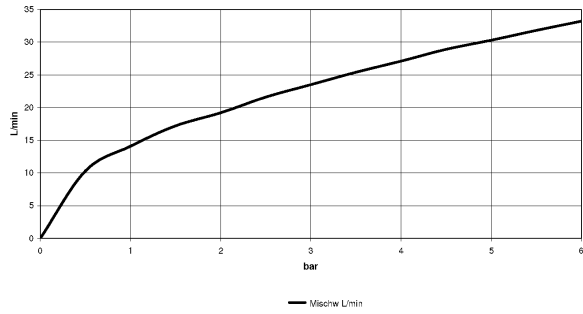

Dimensional drawing

All dimensions in mm / inch = mm x 0,0394

Sink - VAIA

Deck valve clockwise-closing cold - platinum matte

Article number: 20 000 809-06

Flow rate chart

Sink - VAIA

Deck valve clockwise-closing cold - platinum matte