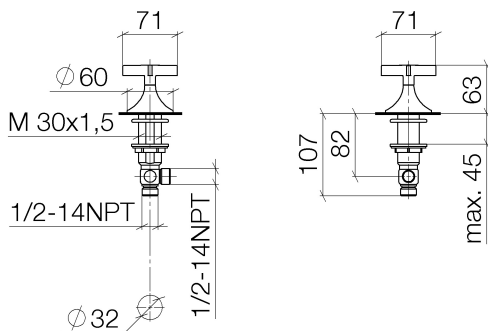

Sink - VAIA

Deck valve clockwise-closing cold - platinum matte

Article number: 20 000 809-06

- 1-1/4" hole diameter
- Flange diameter 2-3/8"
- Fittings group in compliance with DIN 4109: 1
- (ADA)

platinum matte

Dimensional drawing

All dimensions in mm / inch = mm x 0,0394

Sink - VAIA

Deck valve clockwise-closing cold - platinum matte

Article number: 20 000 809-06

Flow rate chart

Sink - VAIA

Deck valve clockwise-closing cold - platinum matte

Spare parts list

Number	Item Number	Designation	Number of units
1	90 20 80 010 00-06	Operating element - platinum matte	1
2	09 28 10 003 90	Washer -	1
3	09 24 01 028 90	Ring -	1
4	04 23 10 032 46 90	Mounting bracket -	1
5	04 17 11 055 31 90	Deck valve -	1
6	90 90 03 131 00 90	Ceramic cartridge clockwise-closing -	1