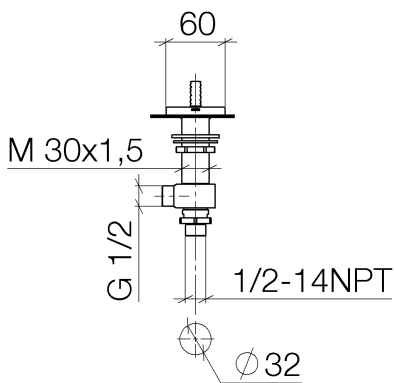

Sink - CL.1

Deck valve counter-clockwise closing hot - polished chrome

Article number: 20 001 706-00

- 1-1/4" hole diameter
- Flange 2-3/8" x 2-3/8"
- Fittings group in compliance with DIN 4109: 1
- (ADA)

polished chrome

Dimensional drawing

All dimensions in mm / inch = mm x 0,0394

Sink - CL.1

Deck valve counter-clockwise closing hot - polished chrome

Article number: 20 001 706-00

Flow rate chart

Sink - CL.1

Deck valve counter-clockwise closing hot - polished chrome

Article number: 20 001 706-00

Other surface finishes

platinum matte
20 001 706-06

Dark Platinum matte
20 001 706-99

More custom finish options are available via special production (xTra Service). Please see our finish matrix for availability and pricing or contact a Dornbracht representative.

Spare parts list

Number	Item Number	Designation	Number of units
1	90 20 70 055 05-00	Handle - polished chrome	1
2	04 17 11 045 32 90	Deck valve -	1
3	90 90 03 132 00 90	Ceramic cartridge counter-clockwise closing -	1
4	04 23 10 032 78 90	Mounting bracket -	1
5	04 17 11 023 10 90	Wall connection -	1
6	04 23 30 040 00-00	Wall connection - polished chrome	1
7	09 30 11 059 90	Washer -	1
8	09 23 10 012 90	Mounting bracket -	1