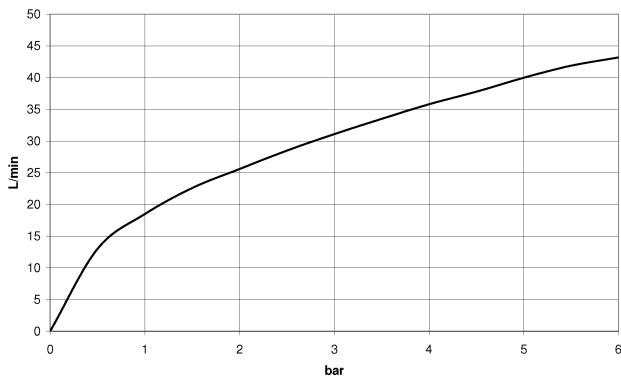

Sink - CL.1

Deck valve counter-clockwise closing hot - polished chrome

Article number: 20 001 706-00

- 1-1/4" hole diameter
- Flange 2-3/8" x 2-3/8"
- Fittings group in compliance with DIN 4109: 1
- (ADA)

polished chrome

Dimensional drawing

All dimensions in mm / inch = mm x 0,0394

Sink - CL.1

Deck valve counter-clockwise closing hot - polished chrome

Article number: 20 001 706-00

Flow rate chart

Sink - CL.1