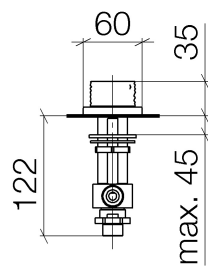

Sink - CL.1

Deck valve counter-clockwise closing hot - polished chrome

Article number: 20 001 706-00

- 1-1/4" hole diameter
- Flange 2-3/8" x 2-3/8"
- Fittings group in compliance with DIN 4109: 1
- (ADA)

polished chrome

Dimensional drawing

All dimensions in mm / inch = mm x 0,0394

Sink - CL.1

Deck valve counter-clockwise closing hot - polished chrome

Article number: 20 001 706-00

Flow rate chart

Sink - CL.1

Spare parts list

Number	Item Number	Designation	Number of units
1	90 20 70 055 05-00	Handle - polished chrome	1
2	04 17 11 045 32 90	Deck valve -	1
3	90 90 03 132 00 90	Ceramic cartridge counter-clockwise closing -	1
4	04 23 10 032 78 90	Mounting bracket -	1
5	04 17 11 023 10 90	Wall connection -	1
6	04 23 30 040 00-00	Wall connection - polished chrome	1
7	09 30 11 059 90	Washer -	1
8	09 23 10 012 90	Mounting bracket -	1