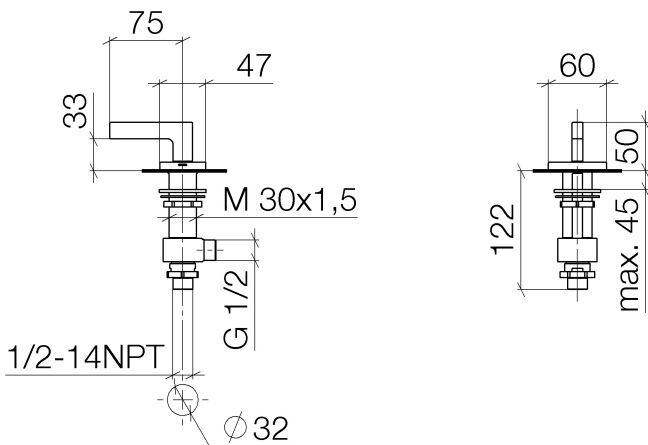

## Sink - CL.1

Deck valve counter-clockwise closing cold - platinum matte

Article number: 20 004 716-06

- 1-1/4" hole diameter
- Flange 2-3/8" x 1-7/8"
- Fittings group in compliance with DIN 4109: 1
- (ADA)

## Dimensional drawing

All dimensions in mm / inch = mm x 0,0394

Sink - CL.1

Deck valve counter-clockwise closing cold - platinum matte

Article number: 20 004 716-06

## Sink - CL.1

Deck valve counter-clockwise closing cold - platinum matte

Article number: 20 004 716-06