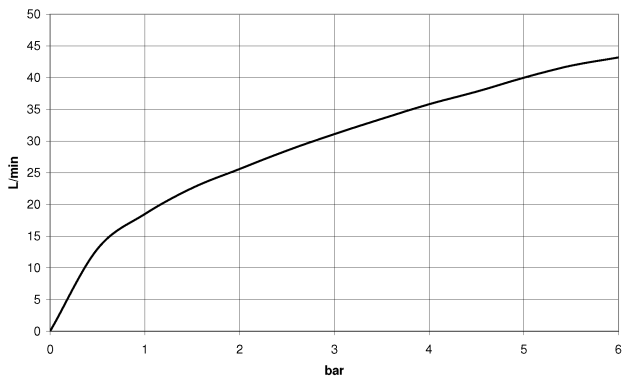

## Dimensional drawing

All dimensions in mm / inch = mm x 0,0394

Sink - CL.1

Deck valve counter-clockwise closing cold - platinum matte

Article number: 20 004 716-06

### Flow rate chart