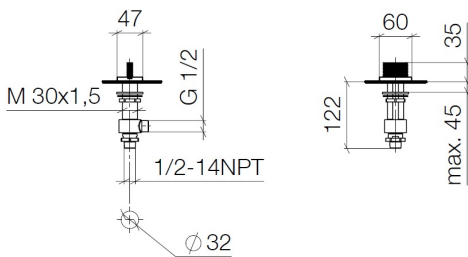

## Sink - CL.1

Deck valve counter-clockwise closing hot - Dark Platinum matte

Article number: 20 006 706-99

- 1-1/4" hole diameter
- Flange 2-3/8" x 1-7/8"
- (ADA)

Dark Platinum matte

## Dimensional drawing

All dimensions in mm / inch = mm x 0,0394

Sink - CL.1

Deck valve counter-clockwise closing hot - Dark Platinum matte

Article number: 20 006 706-99

## Sink - CL.1

Deck valve counter-clockwise closing hot - Dark Platinum matte

Article number: 20 006 706-99