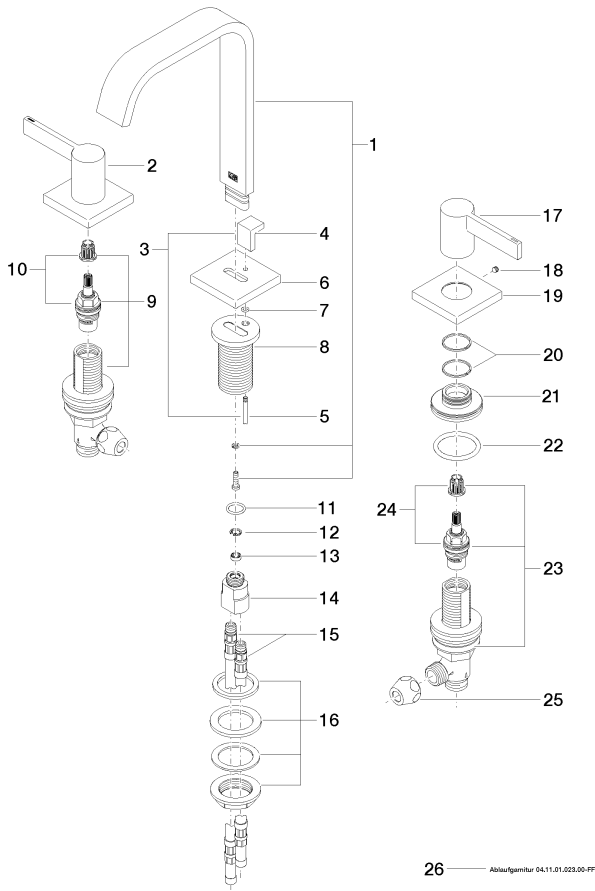

polished chrome

Dimensional drawing

Sink - IMO

Three-hole lavatory mixer with drain - polished chrome

Article number: 20 713 670-00 0010

All dimensions in mm / inch = mm x 0,0394

Flow rate chart

Sink - IMO

Three-hole lavatory mixer with drain - polished chrome

Article number: 20 713 670-00 0010

Other surface finishes

platinum matte

20 713 670-06 0010

More custom finish options are available via special production (xTra Service). Please see our finish matrix for availability and pricing or contact a Dornbracht representative.

Sink - IMO

Three-hole lavatory mixer with drain - polished chrome

Article number: 20 713 670-00 0010

Spare parts list

Number	Item Number	Designation	Number of units
1	90 28 22 267 01-00	Outlet - polished chrome	1
2	09 20 67 011-00	Handle - polished chrome	1
3	04 20 78 030 80-00	Pivot rod/lift knob - polished chrome	1
4	09 20 78 030-00	Pivot rod/lift knob - polished chrome	1
5	09 31 09 080-00	Pivot rod/lift knob - polished chrome	1
6	09 27 78 032-00	Escutcheon - polished chrome	1
7	09 14 10 166 90	Washer -	1
8	09 11 10 054 10 90	Wall connection -	1
9	90 17 11 040 53 90	Deck valve clockwise-closing -	1
10	90 90 03 153 00 90	Ceramic cartridge clockwise-closing -	1
11	09 14 10 130 90	Washer -	1
12	09 16 01 016 90	Ring -	1
13	09 23 01 033 90	Application -	1
14	09 11 10 055 10 90	Wall connection -	1
15	04 30 04 016 00 90	Flexible supply line -	2
16	04 23 10 009 01 90	Mounting bracket -	1
17	09 20 67 012-00	Handle - polished chrome	1
18	04 31 11 112 00 90	Mounting bracket -	1
19	09 27 22 043-00	Escutcheon - polished chrome	1
20	09 14 15 014 90	Ring -	1
21	09 30 11 198-00	Cover - polished chrome	1
22	09 14 10 036 90	Washer -	1
23	90 17 11 040 52 90	Deck valve counter-clockwise closing -	1
24	90 90 03 152 00 90	Ceramic cartridge counter-clockwise closing -	1
25	04 23 30 040 00-00	Wall connection - polished chrome	2
26	04 11 01 023 00-00	Drain - polished chrome	1