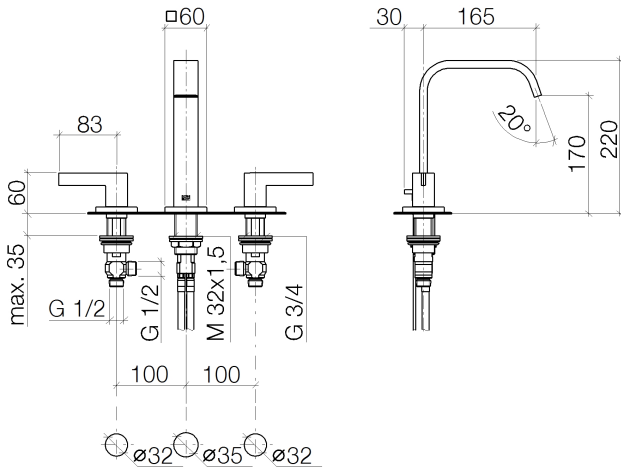

Sink - IMO

Three-hole lavatory mixer with drain - polished chrome

Article number: 20 713 670-00 0010

- 6-1/2" Projection
- US drain with overflow
- Rigid spout
- Rectangular aerated stream
- Total height 8-5/8"
- Height to aerator/spout outlet 6-3/4"
- Valve hole diameter 1-1/4"
- Spout hole diameter 1-3/8"
- Flange 2-3/8" x 2-3/8"
- Water flow rate limited to max. 1.2 gpm
- lead-free

polished chrome

Dimensional drawing

Sink - IMO

Three-hole lavatory mixer with drain - polished chrome

Article number: 20 713 670-00 0010

All dimensions in mm / inch = mm x 0,0394

Flow rate chart

Sink - IMO

Sink - IMO

Three-hole lavatory mixer with drain - polished chrome

Article number: 20 713 670-00 0010

Spare parts list

Number	Item Number	Designation	Number of units
1	90 28 22 267 01-00	Outlet - polished chrome	1
2	09 20 67 011-00	Handle - polished chrome	1
3	04 20 78 030 80-00	Pivot rod/lift knob - polished chrome	1
4	09 20 78 030-00	Pivot rod/lift knob - polished chrome	1
5	09 31 09 080-00	Pivot rod/lift knob - polished chrome	1
6	09 27 78 032-00	Escutcheon - polished chrome	1
7	09 14 10 166 90	Washer -	1
8	09 11 10 054 10 90	Wall connection -	1
9	90 17 11 040 53 90	Deck valve clockwise-closing -	1
10	90 90 03 153 00 90	Ceramic cartridge clockwise-closing -	1
11	09 14 10 130 90	Washer -	1
12	09 16 01 016 90	Ring -	1
13	09 23 01 033 90	Application -	1
14	09 11 10 055 10 90	Wall connection -	1
15	04 30 04 016 00 90	Flexible supply line -	2
16	04 23 10 009 01 90	Mounting bracket -	1
17	09 20 67 012-00	Handle - polished chrome	1
18	04 31 11 112 00 90	Mounting bracket -	1
19	09 27 22 043-00	Escutcheon - polished chrome	1
20	09 14 15 014 90	Ring -	1
21	09 30 11 198-00	Cover - polished chrome	1
22	09 14 10 036 90	Washer -	1
23	90 17 11 040 52 90	Deck valve counter-clockwise closing -	1
24	90 90 03 152 00 90	Ceramic cartridge counter-clockwise closing -	1
25	04 23 30 040 00-00	Wall connection - polished chrome	2
26	04 11 01 023 00-00	Drain - polished chrome	1