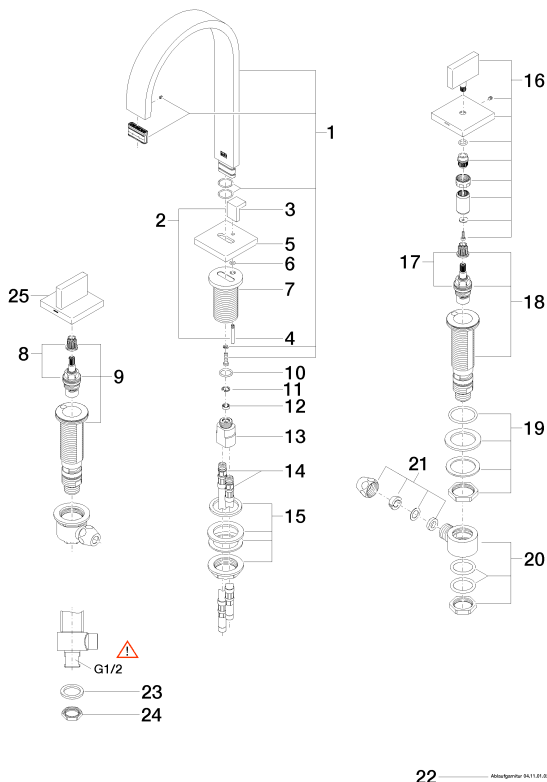

Sink - MEM

Three-hole lavatory mixer with drain - polished chrome

Article number: 20 713 782-00 0010

All dimensions in mm / inch = mm x 0,0394

Flow rate chart

Sink - MEM

Three-hole lavatory mixer with drain - polished chrome

Sink - MEM

Three-hole lavatory mixer with drain - polished chrome

Article number: 20 713 782-00 0010

Spare parts list

Number	Item Number	Designation	Number of units
1	90 28 22 158 01-00	Outlet - polished chrome	1
2	04 20 78 030 80-00	Pivot rod/lift knob - polished chrome	1
3	09 20 78 030-00	Pivot rod/lift knob - polished chrome	1
4	09 31 09 080-00	Pivot rod/lift knob - polished chrome	1
5	09 27 78 032-00	Escutcheon - polished chrome	1
6	09 14 10 166 90	Washer -	1
7	09 11 10 054 10 90	Wall connection -	1
8	90 90 03 152 00 90	Ceramic cartridge counter-clockwise closing -	1
9	04 17 11 045 52 90	Deck valve -	1
10	09 14 10 130 90	Washer -	1
11	09 16 01 016 90	Ring -	1
12	09 23 01 033 90	Application -	1
13	09 11 10 055 10 90	Wall connection -	1
14	04 30 04 016 00 90	Flexible supply line -	2
15	04 23 10 009 01 90	Mounting bracket -	1
16	90 20 78 002 04-00	Handle - polished chrome	1
17	90 90 03 153 00 90	Ceramic cartridge clockwise-closing -	1
18	04 17 11 045 53 90	Deck valve -	1
19	04 23 10 032 78 90	Mounting bracket -	2
20	04 17 11 023 10 90	Wall connection -	2
21	04 23 30 040 00-00	Wall connection - polished chrome	2
22	04 11 01 023 00-00	Drain - polished chrome	1
23	09 30 11 059 90	Washer -	2
24	09 23 10 012 90	Mounting bracket -	2
25	90 20 78 002 05-00	Handle - polished chrome	1