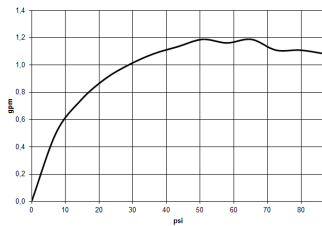

Sink - MEM

Three-hole lavatory mixer with drain - polished chrome

Article number: 20 713 782-00 0010

All dimensions in mm / inch = mm x 0,0394

Flow rate chart

Sink - MEM

Three-hole lavatory mixer with drain - polished chrome