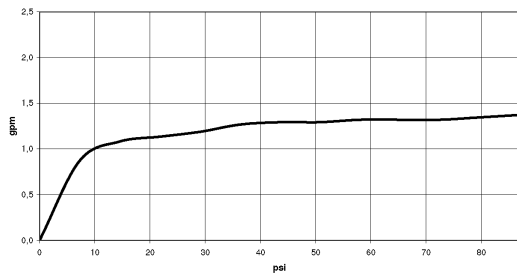

Sink - VAIA

Three-hole lavatory mixer with drain - polished chrome

Article number: 20 713 809-00 0010

All dimensions in mm / inch = mm x 0,0394

Flow rate chart

Sink - VAIA

Three-hole lavatory mixer with drain - polished chrome