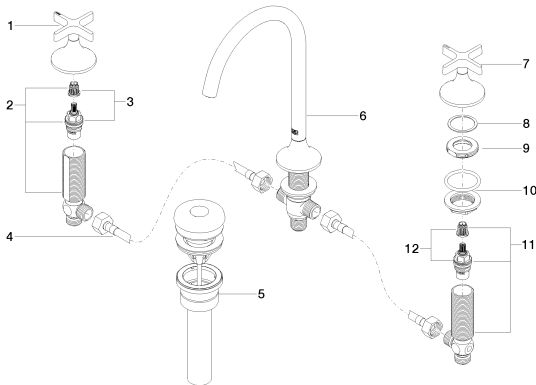

Sink - VAIA

Three-hole lavatory mixer with drain - polished chrome

Article number: 20 713 809-00 0010

All dimensions in mm / inch = mm x 0,0394

Flow rate chart

Sink - VAIA

Three-hole lavatory mixer with drain - polished chrome

Spare parts list

Number	Item Number	Designation	Number of units
1	90 20 80 011 00-00	Operating element - polished chrome	1
2	04 17 11 055 51 90	Deck valve -	1
3	90 90 03 151 00 90	Ceramic cartridge clockwise-closing -	1
4	04 30 04 096 00 90	Tube -	1
5	10 125 970-00 0010	Drain Umbrella drain 1 1/4" - polished chrome	1
6	13 716 809-00 0010	Lavatory spout, deck-mounted without drain - polished chrome	1
7	90 20 80 010 00-00	Operating element - polished chrome	1
8	09 28 10 003 90	Washer -	2
9	09 24 01 028 90	Ring -	2
10	04 23 10 032 46 90	Mounting bracket -	2
11	04 17 11 055 50 90	Deck valve -	1
12	90 90 03 150 00 90	Ceramic cartridge counter-clockwise closing -	1