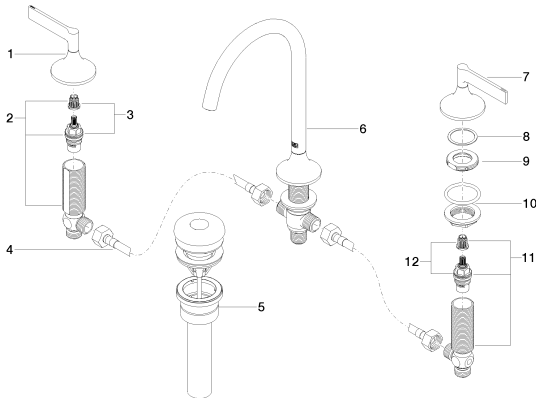

Sink - VAIA

Three-hole lavatory mixer with drain - Dark Bronze matte

Article number: 20 713 819-17 0010

- 6-5/8" Projection
- US drain with overflow
- Swiveling spout 360°
- Round aerated stream
- Total height 11"
- Height to aerator/spout outlet 7-1/2"
- Valve hole diameter 1-1/4"
- Spout hole diameter 1-3/8"
- Flange diameter 2-3/8"
- Water flow rate limited to max. 1.2 gpm
- lead-free

Dark Bronze matte

Dimensional drawing

Sink - VAIA

Three-hole lavatory mixer with drain - Dark Bronze matte

Article number: 20 713 819-17 0010

All dimensions in mm / inch = mm x 0,0394

Sink - VAIA

Three-hole lavatory mixer with drain - Dark Bronze matte

Spare parts list

Number	Item Number	Designation	Number of units
1	90 20 80 013 00-17	handle (hot)	1
2	04 17 11 055 51 90	Deck valve -	1
3	90 90 03 151 00 90	Ceramic cartridge clockwise-closing -	1
4	04 30 04 096 00 90	Tube -	1
5	10 125 970-17 0010	Drain Umbrella drain 1 1/4" - Dark Bronze matte	1
6	13 716 809-17 0010	Lavatory spout, deck-mounted without drain - Dark Bronze matte	1
7	90 20 80 012 00-17	handle (cold)	1
8	09 28 10 003 90	Washer -	2
9	09 24 01 028 90	Ring -	2
10	04 23 10 032 46 90	Mounting bracket -	2
11	04 17 11 055 50 90	Deck valve -	1
12	90 90 03 150 00 90	Ceramic cartridge counter-clockwise closing -	1