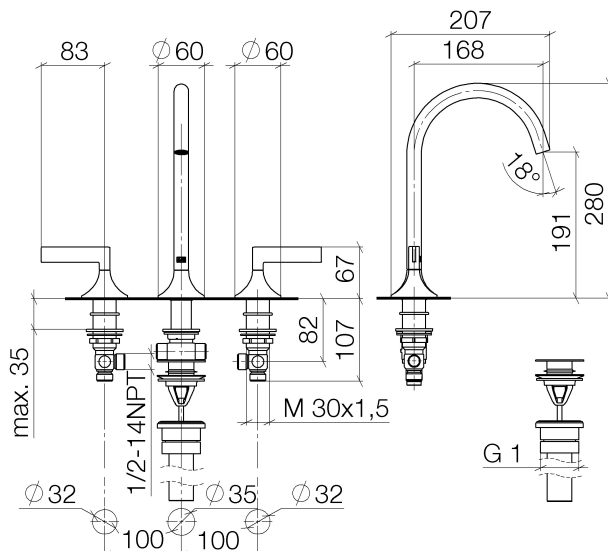

Sink - VAIA

Three-hole lavatory mixer with drain - Dark Bronze matte

Article number: 20 713 819-17 0010

- 6-5/8" Projection
- US drain with overflow
- Swiveling spout 360°
- Round aerated stream
- Total height 11"
- Height to aerator/spout outlet 7-1/2"
- Valve hole diameter 1-1/4"
- Spout hole diameter 1-3/8"
- Flange diameter 2-3/8"
- Water flow rate limited to max. 1.2 gpm
- lead-free

Dark Bronze matte

Dimensional drawing

Sink - VAIA

Three-hole lavatory mixer with drain - Dark Bronze matte

Article number: 20 713 819-17 0010

All dimensions in mm / inch = mm x 0,0394

Sink - VAIA

Three-hole lavatory mixer with drain - Dark Bronze matte

Spare parts list

Number	Item Number	Designation	Number of units
1	90 20 80 013 00-17	handle (hot)	1
2	04 17 11 055 51 90	Deck valve -	1
3	90 90 03 151 00 90	Ceramic cartridge clockwise-closing -	1
4	04 30 04 096 00 90	Tube -	1
5	10 125 970-17 0010	Drain Umbrella drain 1 1/4" - Dark Bronze matte	1
6	13 716 809-17 0010	Lavatory spout, deck-mounted without drain - Dark Bronze matte	1
7	90 20 80 012 00-17	handle (cold)	1
8	09 28 10 003 90	Washer -	2
9	09 24 01 028 90	Ring -	2
10	04 23 10 032 46 90	Mounting bracket -	2
11	04 17 11 055 50 90	Deck valve -	1
12	90 90 03 150 00 90	Ceramic cartridge counter-clockwise closing -	1