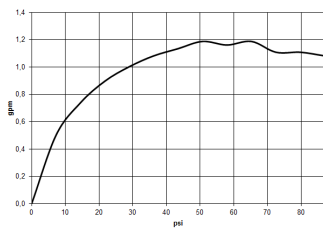

Sink - Lissé

Three-hole lavatory mixer with drain - polished chrome

Article number: 20 713 845-00 0010

- 5-1/8" Projection
- US drain with overflow
- Rigid spout
- Round aerated stream
- Total height 3-3/4"
- Height to aerator/spout outlet 3"
- Valve hole diameter 1-1/4"
- Spout hole diameter 1-3/8"
- Flange diameter 1-7/8"
- Water flow rate limited to max. 1.2 gpm
- lead-free
- (ADA)
- Suitable only for basins with overflow.

polished chrome

Sink - Lissé

Three-hole lavatory mixer with drain - polished chrome

Article number: 20 713 845-00 0010

Dimensional drawing

All dimensions in mm / inch = mm x 0,0394

Flow rate chart

Sink - Lissé