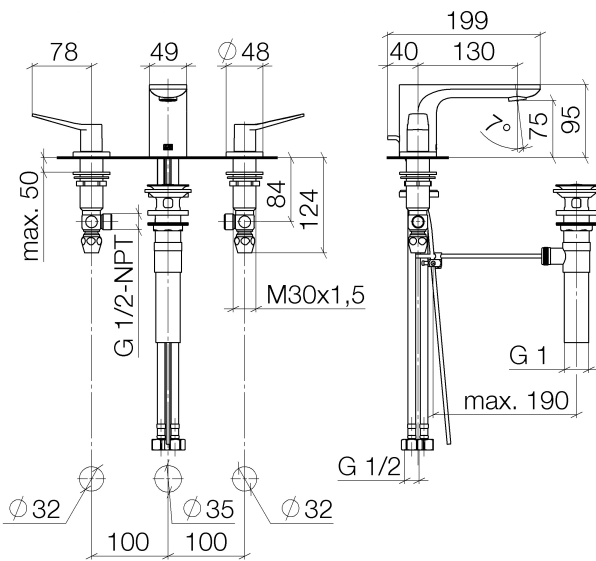

Sink - Lissé

Three-hole lavatory mixer with drain - polished chrome

Article number: 20 713 845-00 0010

- 5-1/8" Projection
- US drain with overflow
- Rigid spout
- Round aerated stream
- Total height 3-3/4"
- Height to aerator/spout outlet 3"
- Valve hole diameter 1-1/4"
- Spout hole diameter 1-3/8"
- Flange diameter 1-7/8"
- Water flow rate limited to max. 1.2 gpm
- lead-free
- (ADA)
- Suitable only for basins with overflow.

polished chrome

Sink - Lissé

Three-hole lavatory mixer with drain - polished chrome

Article number: 20 713 845-00 0010

Dimensional drawing

All dimensions in mm / inch = mm x 0,0394

Flow rate chart

Sink - Lissé

Three-hole lavatory mixer with drain - polished chrome

Article number: 20 713 845-00 0010

Other surface finishes

platinum matte

20 713 845-06 0010

More custom finish options are available via special production (xTra Service). Please see our finish matrix for availability and pricing or contact a Dornbracht representative.

Sink - Lissé

Three-hole lavatory mixer with drain - polished chrome

Article number: 20 713 845-00 0010

Spare parts list

Number	Item Number	Designation	Number of units
1	09 31 09 120-00	Pivot rod/lift knob - polished chrome	1
2	90 11 84 013 02-00	Outlet - polished chrome	1
3	04 30 04 019 00 90	Flexible supply line -	2
4	09 31 11 012 90	Mounting bracket -	1
5	04 30 11 038 75 90	Mounting bracket -	1
6	09 20 84 025-00	Handle - polished chrome	1
7	04 17 11 055 51 90	Deck valve -	1
8	90 90 03 151 00 90	Ceramic cartridge clockwise-closing -	1
9	09 20 84 024-00	Handle - polished chrome	1
10	09 27 84 023-00	Escutcheon - polished chrome	2
11	09 14 10 098 90	Washer -	2
12	09 18 40 206 90	Ring -	2
13	04 23 10 032 78 90	Mounting bracket -	2
14	04 17 11 055 50 90	Deck valve -	1
15	90 90 03 150 00 90	Ceramic cartridge counter-clockwise closing -	1
16	04 11 01 023 00-00	Drain - polished chrome	1