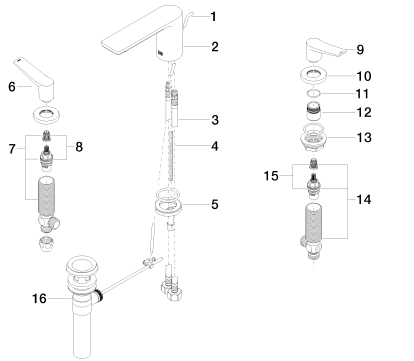

Sink - Lissé

Three-hole lavatory mixer with drain - polished chrome

Article number: 20 713 845-00 0010

- 5-1/8" Projection
- US drain with overflow
- Rigid spout
- Round aerated stream
- Total height 3-3/4"
- Height to aerator/spout outlet 3"
- Valve hole diameter 1-1/4"
- Spout hole diameter 1-3/8"
- Flange diameter 1-7/8"
- Water flow rate limited to max. 1.2 gpm
- lead-free
- (ADA)
- Suitable only for basins with overflow.

polished chrome

Sink - Lissé

Three-hole lavatory mixer with drain - polished chrome

Article number: 20 713 845-00 0010

Dimensional drawing

All dimensions in mm / inch = mm x 0,0394

Flow rate chart

Sink - Lissé

Three-hole lavatory mixer with drain - polished chrome

Article number: 20 713 845-00 0010

Other surface finishes

platinum matte

20 713 845-06 0010

More custom finish options are available via special production (xTra Service). Please see our finish matrix for availability and pricing or contact a Dornbracht representative.

Sink - Lissé

Three-hole lavatory mixer with drain - polished chrome

Article number: 20 713 845-00 0010

Spare parts list

Number	Item Number	Designation	Number of units
1	09 31 09 120-00	Pivot rod/lift knob - polished chrome	1
2	90 11 84 013 02-00	Outlet - polished chrome	1
3	04 30 04 019 00 90	Flexible supply line -	2
4	09 31 11 012 90	Mounting bracket -	1
5	04 30 11 038 75 90	Mounting bracket -	1
6	09 20 84 025-00	Handle - polished chrome	1
7	04 17 11 055 51 90	Deck valve -	1
8	90 90 03 151 00 90	Ceramic cartridge clockwise-closing -	1
9	09 20 84 024-00	Handle - polished chrome	1
10	09 27 84 023-00	Escutcheon - polished chrome	2
11	09 14 10 098 90	Washer -	2
12	09 18 40 206 90	Ring -	2
13	04 23 10 032 78 90	Mounting bracket -	2
14	04 17 11 055 50 90	Deck valve -	1
15	90 90 03 150 00 90	Ceramic cartridge counter-clockwise closing -	1
16	04 11 01 023 00-00	Drain - polished chrome	1