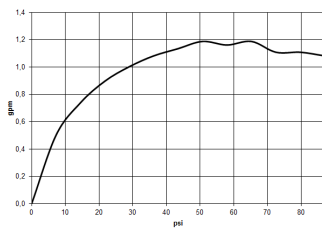

Sink - MEM

Three-hole lavatory mixer with drain - polished chrome

Article number: 20 715 782-00 0010

- 7-7/8" Projection
- Rigid spout
- US drain with overflow
- Rectangular aerated stream
- Total height 12-5/8"
- Height to aerator/spout outlet 7-5/8"
- Spout hole diameter 1-3/8"
- Valve hole diameter 1-1/4"
- Flange 2-3/8" x 2-3/8"
- Water flow rate limited to max. 1.2 gpm
- lead-free
- (ADA)
- Suitable only for basins with overflow.

polished chrome

Sink - MEM

Three-hole lavatory mixer with drain - polished chrome

Article number: 20 715 782-00 0010

Dimensional drawing

All dimensions in mm / inch = mm x 0,0394

Flow rate chart

Sink - MEM