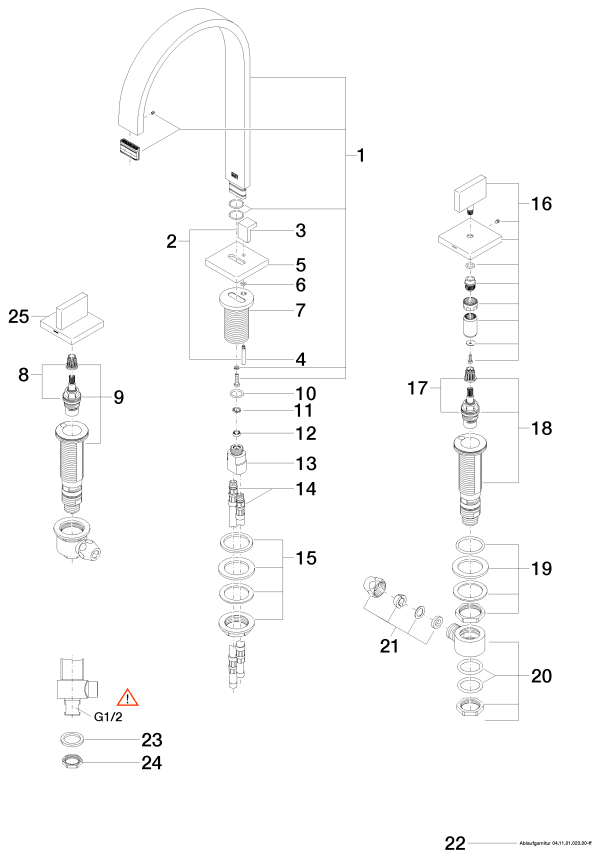

Sink - MEM

Three-hole lavatory mixer with drain - polished chrome

Article number: 20 715 782-00 0010

- 7-7/8" Projection
- Rigid spout
- US drain with overflow
- Rectangular aerated stream
- Total height 12-5/8"
- Height to aerator/spout outlet 7-5/8"
- Spout hole diameter 1-3/8"
- Valve hole diameter 1-1/4"
- Flange 2-3/8" x 2-3/8"
- Water flow rate limited to max. 1.2 gpm
- lead-free
- (ADA)
- Suitable only for basins with overflow.

polished chrome

Sink - MEM

Three-hole lavatory mixer with drain - polished chrome

Article number: 20 715 782-00 0010

Dimensional drawing

All dimensions in mm / inch = mm x 0,0394

Flow rate chart

Sink - MEM

Sink - MEM

Three-hole lavatory mixer with drain - polished chrome

Article number: 20 715 782-00 0010

Spare parts list

Number	Item Number	Designation	Number of units
1	90 28 22 155 02-00	Outlet - polished chrome	1
2	04 20 78 030 80-00	Pivot rod/lift knob - polished chrome	1
3	09 20 78 030-00	Pivot rod/lift knob - polished chrome	1
4	09 31 09 080-00	Pivot rod/lift knob - polished chrome	1
5	09 27 78 032-00	Escutcheon - polished chrome	1
6	09 14 10 166 90	Washer -	1
7	09 11 10 054 10 90	Wall connection -	1
8	90 90 03 152 00 90	Ceramic cartridge counter-clockwise closing -	1
9	04 17 11 045 52 90	Deck valve -	1
10	09 14 10 130 90	Washer -	1
11	09 16 01 016 90	Ring -	1
12	09 23 01 033 90	Application -	1
13	09 11 10 055 10 90	Wall connection -	1
14	04 30 04 016 00 90	Flexible supply line -	1
15	04 23 10 009 01 90	Mounting bracket -	1
16	90 20 78 002 04-00	Handle - polished chrome	1
17	90 90 03 153 00 90	Ceramic cartridge clockwise-closing -	1
18	04 17 11 045 53 90	Deck valve -	1
19	04 23 10 032 78 90	Mounting bracket -	1
20	04 17 11 023 10 90	Wall connection -	1
21	04 23 30 040 00-00	Wall connection - polished chrome	1
22	04 11 01 023 00-00	Drain - polished chrome	1
23	09 30 11 059 90	Washer -	2
24	09 23 10 012 90	Mounting bracket -	2
25	90 20 78 002 05-00	Handle - polished chrome	1