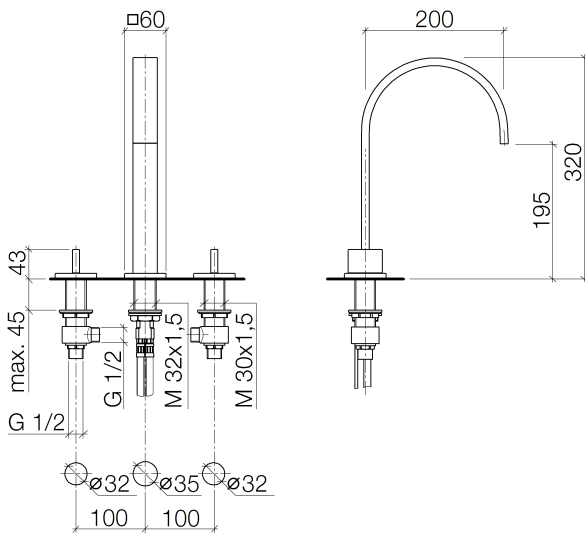

Sink - MEM

Three-hole lavatory mixer with drain - polished chrome

Article number: 20 715 782-00 0010

- 7-7/8" Projection
- Rigid spout
- US drain with overflow
- Rectangular aerated stream
- Total height 12-5/8"
- Height to aerator/spout outlet 7-5/8"
- Spout hole diameter 1-3/8"
- Valve hole diameter 1-1/4"
- Flange 2-3/8" x 2-3/8"
- Water flow rate limited to max. 1.2 gpm
- lead-free
- (ADA)
- Suitable only for basins with overflow.

polished chrome

Sink - MEM

Three-hole lavatory mixer with drain - polished chrome

Article number: 20 715 782-00 0010

Dimensional drawing

All dimensions in mm / inch = mm x 0,0394

Flow rate chart

Sink - MEM

Sink - MEM

Three-hole lavatory mixer with drain - polished chrome

Article number: 20 715 782-00 0010

Spare parts list

Number	Item Number	Designation	Number of units
1	90 28 22 155 02-00	Outlet - polished chrome	1
2	04 20 78 030 80-00	Pivot rod/lift knob - polished chrome	1
3	09 20 78 030-00	Pivot rod/lift knob - polished chrome	1
4	09 31 09 080-00	Pivot rod/lift knob - polished chrome	1
5	09 27 78 032-00	Escutcheon - polished chrome	1
6	09 14 10 166 90	Washer -	1
7	09 11 10 054 10 90	Wall connection -	1
8	90 90 03 152 00 90	Ceramic cartridge counter-clockwise closing -	1
9	04 17 11 045 52 90	Deck valve -	1
10	09 14 10 130 90	Washer -	1
11	09 16 01 016 90	Ring -	1
12	09 23 01 033 90	Application -	1
13	09 11 10 055 10 90	Wall connection -	1
14	04 30 04 016 00 90	Flexible supply line -	1
15	04 23 10 009 01 90	Mounting bracket -	1
16	90 20 78 002 04-00	Handle - polished chrome	1
17	90 90 03 153 00 90	Ceramic cartridge clockwise-closing -	1
18	04 17 11 045 53 90	Deck valve -	1
19	04 23 10 032 78 90	Mounting bracket -	1
20	04 17 11 023 10 90	Wall connection -	1
21	04 23 30 040 00-00	Wall connection - polished chrome	1
22	04 11 01 023 00-00	Drain - polished chrome	1
23	09 30 11 059 90	Washer -	2
24	09 23 10 012 90	Mounting bracket -	2
25	90 20 78 002 05-00	Handle - polished chrome	1