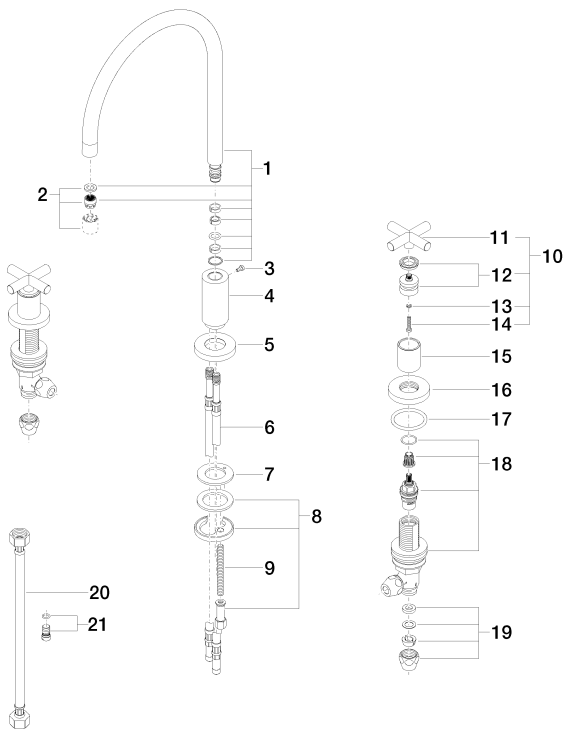

Kitchen - Tara.

Three-hole mixer - polished chrome

Article number: 20 815 892-00 0010

- 9-1/4" Projection
- Swiveling spout 360°
- Areated stream
- Total height 14-5/8"
- Height to aerator/spout outlet 8-3/8"
- Spout hole diameter 1-3/8"
- Valve hole diameter 1-1/4"
- Water flow rate limited to max. 1.5 gpm
- lead-free
- (ADA)

polished chrome

Dimensional drawing

All dimensions in mm / inch = mm x 0,0394

Kitchen - Tara.
Three-hole mixer - polished chrome
Article number: 20 815 892-00 0010

Flow rate chart

Kitchen - Tara.

Three-hole mixer - polished chrome

Recommended article

10 713 970-00

AIR SWITCH operating button, trim parts only - polished chrome

82 434 970-00

Soap dispenser with flange - polished chrome

Kitchen - Tara.

Three-hole mixer - polished chrome

Article number: 20 815 892-00 0010

Spare parts list

Number	Item Number	Designation	Number of units
1	90 28 22 226 02-00	Outlet - polished chrome	1
2	90 23 01 028 00-00	Aerator low pressure M18 - polished chrome	1
3	09 30 30 057 90	Mounting bracket -	1
4	09 11 10 088 10-00	Wall connection - polished chrome	1
5	09 28 10 140-00	Escutcheon - polished chrome	1
6	04 30 04 064 00 90	Flexible supply line -	2
7	09 14 05 047 90	Washer -	1
8	04 30 11 038 00 90	Mounting bracket -	1
9	09 31 11 011 90	Mounting bracket -	1
10	04 20 89 010 00-00	Handle - polished chrome	2
11	09 20 89 010-00	Handle - polished chrome	2
12	90 12 12 007 00-00	Handle - polished chrome	2
13	09 30 11 029 90	Wall connection -	2
14	09 30 30 075 90	Mounting bracket -	2
15	09 21 02 140-00	Hood / sleeve - polished chrome	2
16	09 27 89 105-00	Escutcheon - polished chrome	2
17	09 14 10 043 90	O-Ring 40,0 x 4,0 mm -	2
18	90 17 11 040 51 90	Deck valve -	2
19	04 23 30 040 00-00	Wall connection - polished chrome	2
20	12 501 970 90	Flexible supply line 1/2" x 1/2" x 11-3/4" -	2
21	04 31 20 046 10 92	Plug for European drain -	1