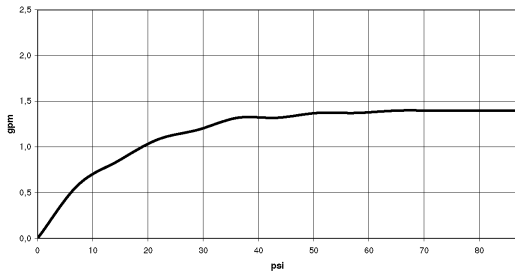

Kitchen - Tara.

Three-hole mixer - polished chrome

Article number: 20 815 892-00 0010

- 9-1/4" Projection
- Swiveling spout 360°
- Areated stream
- Total height 14-5/8"
- Height to aerator/spout outlet 8-3/8"
- Spout hole diameter 1-3/8"
- Valve hole diameter 1-1/4"
- Water flow rate limited to max. 1.5 gpm
- lead-free
- (ADA)

polished chrome

Dimensional drawing

All dimensions in mm / inch = mm x 0,0394

Kitchen - Tara.
Three-hole mixer - polished chrome
Article number: 20 815 892-00 0010

Flow rate chart

Kitchen - Tara.

Three-hole mixer - polished chrome