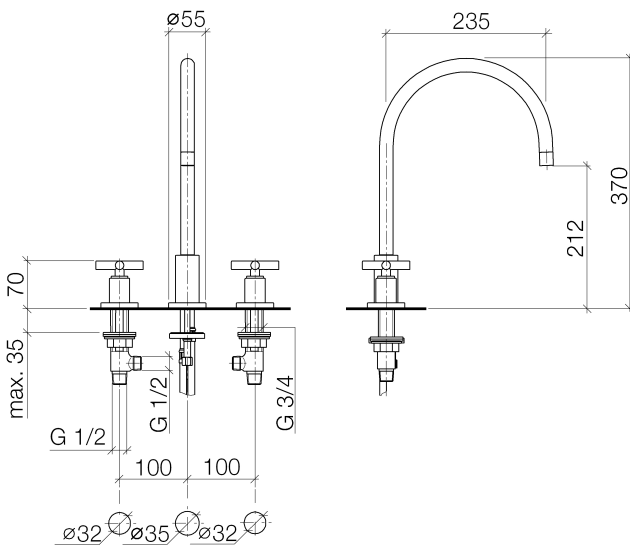

Kitchen - Tara.

Three-hole mixer - polished chrome

Article number: 20 815 892-00 0010

- 9-1/4" Projection
- Swiveling spout 360°
- Areated stream
- Total height 14-5/8"
- Height to aerator/spout outlet 8-3/8"
- Spout hole diameter 1-3/8"
- Valve hole diameter 1-1/4"
- Water flow rate limited to max. 1.5 gpm
- lead-free
- (ADA)

polished chrome

Dimensional drawing

All dimensions in mm / inch = mm x 0,0394

Kitchen - Tara.
Three-hole mixer - polished chrome
Article number: 20 815 892-00 0010

Flow rate chart

Kitchen - Tara.

Three-hole mixer - polished chrome

Recommended article

10 713 970-00

AIR SWITCH operating button, trim parts only - polished chrome

82 434 970-00

Soap dispenser with flange - polished chrome

Kitchen - Tara.

Three-hole mixer - polished chrome

Article number: 20 815 892-00 0010

Spare parts list

Number	Item Number	Designation	Number of units
1	90 28 22 226 02-00	Outlet - polished chrome	1
2	90 23 01 028 00-00	Aerator low pressure M18 - polished chrome	1
3	09 30 30 057 90	Mounting bracket -	1
4	09 11 10 088 10-00	Wall connection - polished chrome	1
5	09 28 10 140-00	Escutcheon - polished chrome	1
6	04 30 04 064 00 90	Flexible supply line -	2
7	09 14 05 047 90	Washer -	1
8	04 30 11 038 00 90	Mounting bracket -	1
9	09 31 11 011 90	Mounting bracket -	1
10	04 20 89 010 00-00	Handle - polished chrome	2
11	09 20 89 010-00	Handle - polished chrome	2
12	90 12 12 007 00-00	Handle - polished chrome	2
13	09 30 11 029 90	Wall connection -	2
14	09 30 30 075 90	Mounting bracket -	2
15	09 21 02 140-00	Hood / sleeve - polished chrome	2
16	09 27 89 105-00	Escutcheon - polished chrome	2
17	09 14 10 043 90	O-Ring 40,0 x 4,0 mm -	2
18	90 17 11 040 51 90	Deck valve -	2
19	04 23 30 040 00-00	Wall connection - polished chrome	2
20	12 501 970 90	Flexible supply line 1/2" x 1/2" x 11-3/4" -	2
21	04 31 20 046 10 92	Plug for European drain -	1