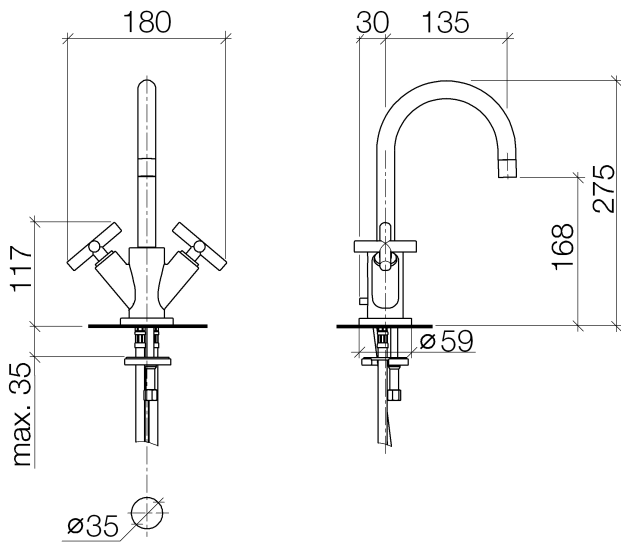

Sink - Tara.

Single-hole lavatory mixer with drain - polished chrome

Article number: 22 512 892-00 0010

- 5-3/8" Projection
- US drain with overflow
- Swiveling spout 360°
- Round aerated stream
- Total height 10-7/8"
- Height to aerator/spout outlet 6-5/8"
- 1-3/8" hole diameter
- Flange diameter 2-3/8"
- 2x 3/8" US flexible supply lines
- Water flow rate limited to max. 1.2 gpm
- lead-free
- (ADA)
- Suitable only for basins with overflow.

polished chrome

Sink - Tara.
Single-hole lavatory mixer with drain - polished chrome
Article number: 22 512 892-00 0010

Dimensional drawing

All dimensions in mm / inch = mm x 0,0394

Flow rate chart

Sink - Tara.

Single-hole lavatory mixer with drain - polished chrome

Article number: 22 512 892-00 0010

Other surface finishes

platinum matte

22 512 892-06 0010

platinum

22 512 892-08 0010

Dark Brass matte

Sink - Tara.

Single-hole lavatory mixer with drain - polished chrome

Article number: 22 512 892-00 0010

Spare parts list

Number	Item Number	Designation	Number of units
1	90 28 22 217 02-00	Outlet - polished chrome	1
2	90 23 01 028 04-00	Aerator - polished chrome	1
3	04 20 89 010 00-00	Handle - polished chrome	2
4	09 20 89 010-00	Handle - polished chrome	2
5	90 12 12 007 00-00	Handle - polished chrome	2
6	09 30 11 029 90	Wall connection -	2
7	09 30 30 075 90	Mounting bracket -	2
8	90 90 03 151 00 90	Ceramic cartridge clockwise-closing -	2
9	09 30 30 054 90	Mounting bracket -	1
10	04 20 89 035 80-00	Pivot rod/lift knob - polished chrome	1
11	04 30 04 045 00 90	Flexible supply line 3/8" -	2
12	09 28 10 132-00	Escutcheon - polished chrome	1
13	09 14 10 134 90	Washer -	1
14	04 30 11 038 00 90	Mounting bracket -	1
15	09 31 11 011 90	Mounting bracket -	1
16	04 11 01 023 00-00	Drain - polished chrome	1