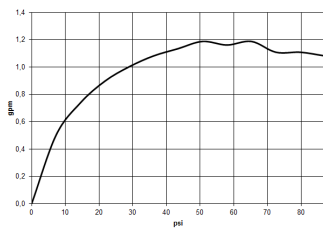

Sink - Tara.

Single-hole lavatory mixer with drain - polished chrome

Article number: 22 512 892-00 0010

- 5-3/8" Projection
- US drain with overflow
- Swiveling spout 360°
- Round aerated stream
- Total height 10-7/8"
- Height to aerator/spout outlet 6-5/8"
- 1-3/8" hole diameter
- Flange diameter 2-3/8"
- 2x 3/8" US flexible supply lines
- Water flow rate limited to max. 1.2 gpm
- lead-free
- (ADA)
- Suitable only for basins with overflow.

polished chrome

Sink - Tara.
Single-hole lavatory mixer with drain - polished chrome
Article number: 22 512 892-00 0010

Dimensional drawing

All dimensions in mm / inch = mm x 0,0394

Flow rate chart

Sink - Tara.