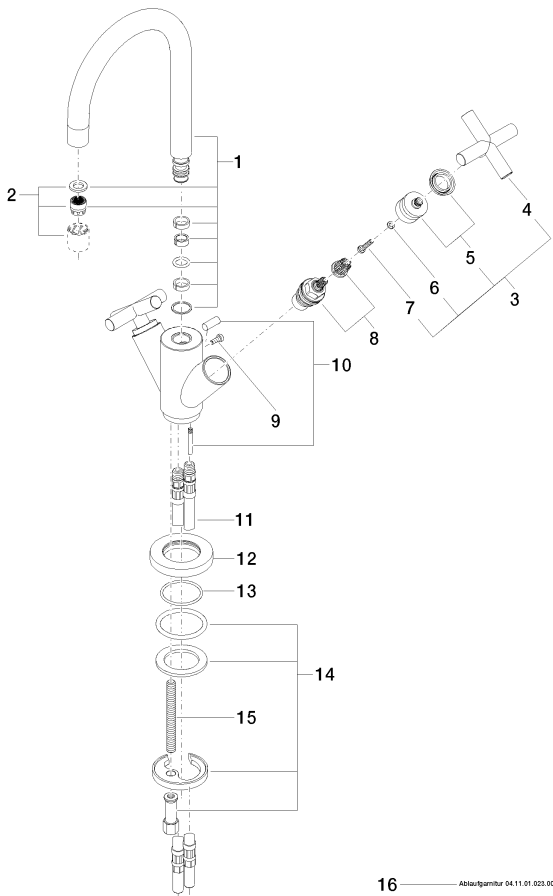

Sink - Tara.

Single-hole lavatory mixer with drain - polished chrome

Article number: 22 512 892-00 0010

- 5-3/8" Projection
- US drain with overflow
- Swiveling spout 360°
- Round aerated stream
- Total height 10-7/8"
- Height to aerator/spout outlet 6-5/8"
- 1-3/8" hole diameter
- Flange diameter 2-3/8"
- 2x 3/8" US flexible supply lines
- Water flow rate limited to max. 1.2 gpm
- lead-free
- (ADA)
- Suitable only for basins with overflow.

polished chrome

Sink - Tara.
Single-hole lavatory mixer with drain - polished chrome
Article number: 22 512 892-00 0010

Dimensional drawing

All dimensions in mm / inch = mm x 0,0394

Flow rate chart

Sink - Tara.

Single-hole lavatory mixer with drain - polished chrome

Article number: 22 512 892-00 0010

Other surface finishes

platinum matte

22 512 892-06 0010

platinum

22 512 892-08 0010

Dark Brass matte

Sink - Tara.

Single-hole lavatory mixer with drain - polished chrome

Article number: 22 512 892-00 0010

Spare parts list

Number	Item Number	Designation	Number of units
1	90 28 22 217 02-00	Outlet - polished chrome	1
2	90 23 01 028 04-00	Aerator - polished chrome	1
3	04 20 89 010 00-00	Handle - polished chrome	2
4	09 20 89 010-00	Handle - polished chrome	2
5	90 12 12 007 00-00	Handle - polished chrome	2
6	09 30 11 029 90	Wall connection -	2
7	09 30 30 075 90	Mounting bracket -	2
8	90 90 03 151 00 90	Ceramic cartridge clockwise-closing -	2
9	09 30 30 054 90	Mounting bracket -	1
10	04 20 89 035 80-00	Pivot rod/lift knob - polished chrome	1
11	04 30 04 045 00 90	Flexible supply line 3/8" -	2
12	09 28 10 132-00	Escutcheon - polished chrome	1
13	09 14 10 134 90	Washer -	1
14	04 30 11 038 00 90	Mounting bracket -	1
15	09 31 11 011 90	Mounting bracket -	1
16	04 11 01 023 00-00	Drain - polished chrome	1