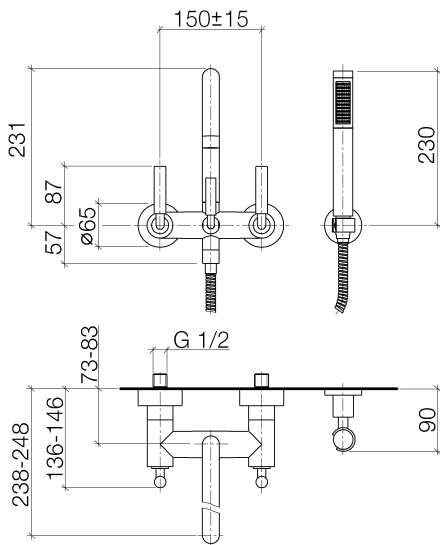

Bathtub - Tara.

Tub mixer for wall-mounted installation with hand shower set - polished chrome

Article number: 25 133 882-00

- 9-1/2" Projection
- Spout: Round aerated stream
- Hand shower set: Standard spray
- Hand shower set with anti-scale technology
- Tub / shower diverter
- Flanges Ø 2-1/2"
- Wall bracket with flange Ø 2"
- 1/2" connection
- Center to center 5-7/8" ± 6"
- Metal shower hose 49-1/4" with anti-twist device
- Water flow rate limited to max. 5.8 gpm
- Handshower flow rate max. 1.8 gpm
- (ADA)
- NOTE: Local building codes may require the use of an anti-scald device. Please refer to remote pressure balance valve (35 910 970 90)
- Internal backflow preventer.
- Combination with risers possible on request (x-TRA SERVICE).

polished chrome

Accessory is required for this item.

Bathtub - Tara.

Tub mixer for wall-mounted installation with hand shower set - polished chrome

Article number: 25 133 882-00

Dimensional drawing

All dimensions in mm / inch = mm x 0,0394

Flow rate chart

Bathtub - Tara.

Tub mixer for wall-mounted installation with hand shower set - polished chrome

Article number: 25 133 882-00

Other surface finishes

platinum matte
25 133 882-06

platinum
25 133 882-08

Required article

35 080 970-90 0010
Rough-in adapter -

Bathtub - Tara.

Tube mixer for wall-mounted installation with hand shower set - polished chrome

Article number: 25 133 882-00

Spare parts list

Number	Item Number	Designation	Number of units
1	25 100 882-00	Tub mixer for wall-mounted installation - polished chrome	1
2	09 14 20 026 90	Washer -	1
3	28 050 892-00	Wall bracket - polished chrome	1
4	09 30 02 072-00	Metal shower hose 1/2" x 3/8" x 49-1/4" - polished chrome	1
5	28 013 979-00	Baton hand shower - polished chrome	1