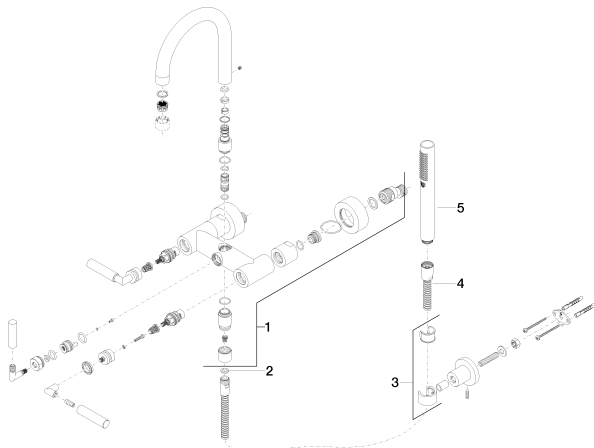

Bathtub - Tara.

Tub mixer for wall-mounted installation with hand shower set - polished chrome

Article number: 25 133 882-00

- 9-1/2" Projection
- Spout: Round aerated stream
- Hand shower set: Standard spray
- Hand shower set with anti-scale technology
- Tub / shower diverter
- Flanges Ø 2-1/2"
- Wall bracket with flange Ø 2"
- 1/2" connection
- Center to center 5-7/8" ± 6"
- Metal shower hose 49-1/4" with anti-twist device
- Water flow rate limited to max. 5.8 gpm
- Handshower flow rate max. 1.8 gpm
- (ADA)
- NOTE: Local building codes may require the use of an anti-scald device. Please refer to remote pressure balance valve (35 910 970 90)
- Internal backflow preventer.
- Combination with risers possible on request (x-TRA SERVICE).

polished chrome

Accessory is required for this item.

Bathtub - Tara.

Tub mixer for wall-mounted installation with hand shower set - polished chrome

Article number: 25 133 882-00

Dimensional drawing

All dimensions in mm / inch = mm x 0,0394

Flow rate chart

Bathtub - Tara.

Tub mixer for wall-mounted installation with hand shower set - polished chrome

Article number: 25 133 882-00

Other surface finishes

platinum matte
25 133 882-06

platinum
25 133 882-08

Required article

35 080 970-90 0010
Rough-in adapter -

Bathtub - Tara.

Tube mixer for wall-mounted installation with hand shower set - polished chrome

Article number: 25 133 882-00

Spare parts list

Number	Item Number	Designation	Number of units
1	25 100 882-00	Tub mixer for wall-mounted installation - polished chrome	1
2	09 14 20 026 90	Washer -	1
3	28 050 892-00	Wall bracket - polished chrome	1
4	09 30 02 072-00	Metal shower hose 1/2" x 3/8" x 49-1/4" - polished chrome	1
5	28 013 979-00	Baton hand shower - polished chrome	1