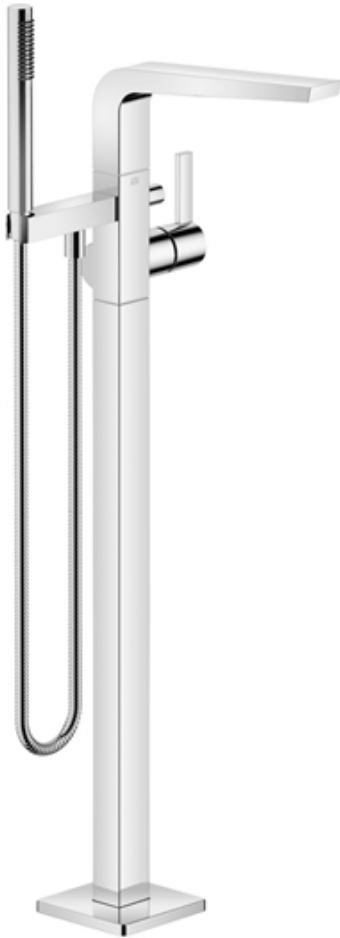

Bathtub - CL.1

Single-lever tub mixer on riser for freestanding installation with hand shower set - polished

Article number: 25 863 705-00

- 9-3/8" Projection
- Rectangular aerator with 55 individual streams
- Hand shower set: Standard spray
- Baton hand shower with descaling system
- Hand shower bracket
- Integrated diverter
- Total height 36-3/4" - 39-5/8"
- Lower body height 23-1/2" - 26-1/4"
- Height to aerator/spout outlet 33-1/2" - 36-1/4"
- Flange 5-1/8" x 5-1/8"
- Metal shower hose 49-1/4" with anti-twist device
- Spout flow rate max. 6.5 gpm
- Handshower flow rate max. 1.8 gpm

polished chrome

Accessory is required for this item.

Bathtub - CL.1

Single-lever tub mixer on riser for freestanding installation with hand shower set - polished

Article number: 25 863 705-00

Dimensional drawing

All dimensions in mm / inch = mm x 0,0394

Bathtub - CL.1

Single-lever tub mixer on riser for freestanding installation with hand shower set - polished

Article number: 25 863 705-00

Other surface finishes

platinum matte
25 863 705-06