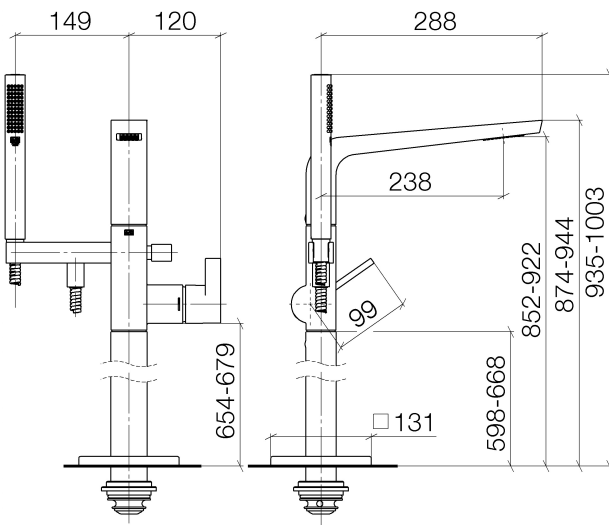

Bathtub - CL.1

Single-lever tub mixer on riser for freestanding installation with hand shower set - polished

Article number: 25 863 705-00

- 9-3/8" Projection
- Rectangular aerator with 55 individual streams
- Hand shower set: Standard spray
- Baton hand shower with descaling system
- Hand shower bracket
- Integrated diverter
- Total height 36-3/4" - 39-5/8"
- Lower body height 23-1/2" - 26-1/4"
- Height to aerator/spout outlet 33-1/2" - 36-1/4"
- Flange 5-1/8" x 5-1/8"
- Metal shower hose 49-1/4" with anti-twist device
- Spout flow rate max. 6.5 gpm
- Handshower flow rate max. 1.8 gpm

polished chrome

Accessory is required for this item.

Bathtub - CL.1

Single-lever tub mixer on riser for freestanding installation with hand shower set - polished

Article number: 25 863 705-00

Dimensional drawing

All dimensions in mm / inch = mm x 0,0394

Bathtub - CL.1

Single-lever tub mixer on riser for freestanding installation with hand shower set - polished

Article number: 25 863 705-00

Other surface finishes

platinum matte
25 863 705-06