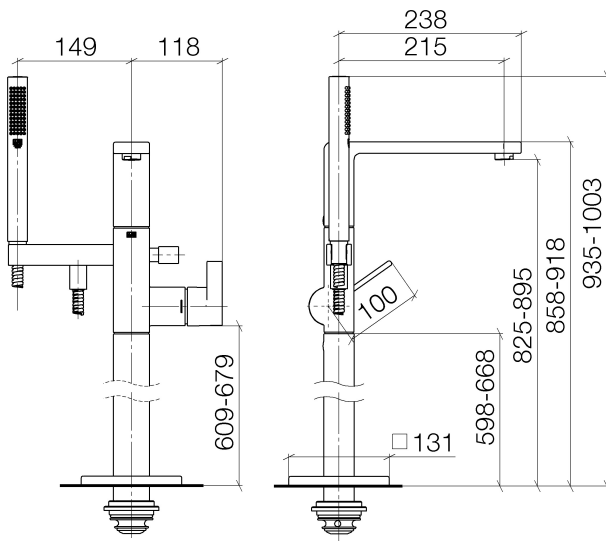

## Bathtub - LULU

Single-lever tub mixer on riser for freestanding installation with hand shower set - polished

Article number: 25 863 710-00

- 8-1/2" Projection
- Spout: Round aerated stream
- Hand shower set: Standard spray
- Baton hand shower with descaling system
- Hand shower bracket
- Integrated diverter
- Total height 36-3/4" - 39-1/2"
- Lower body height 23-1/2" - 26-1/4"
- Height to aerator/spout outlet 32-1/2" - 35-1/4"
- Flange 5-1/8" x 5-1/8"
- Metal shower hose 49-1/4" with anti-twist device
- Water flow rate limited to max. 7 gpm
- Handshower flow rate max. 1.8 gpm
- NOTE: Local building codes may require the use of an anti-scald device. Please refer to remote pressure balance valve (35 910 970 90)
- Internal backflow preventer.

## Bathtub - LULU

Single-lever tub mixer on riser for freestanding installation with hand shower set - polished

Article number: 25 863 710-00

### Dimensional drawing

All dimensions in mm / inch = mm x 0,0394