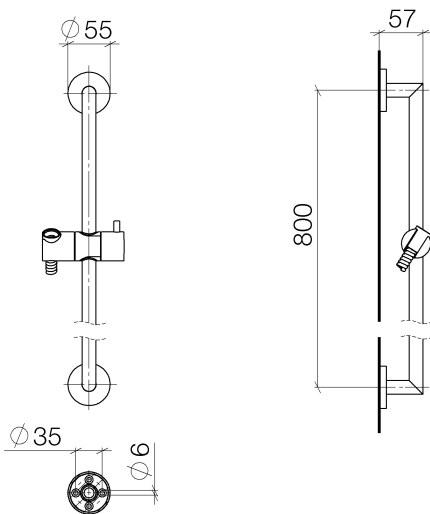

Shower - Series-various  
Slide bar set - polished chrome  
Article number: 26 413 625-00

- Slide bar
- Flange diameter 2-1/8"
- Center to center 31-1/2"
- Metal shower hose 68-7/8" with anti-twist device
- Shower hose connection 3/8"
- Fits Meta, Tara.
- NOTE: Hand shower sold separately. Please see hand shower options under the miscellaneous articles section of each series.

### Dimensional drawing

All dimensions in mm / inch = mm x 0,0394

Shower - Series—various  
Slide bar set - polished chrome  
Article number: 26 413 625-00

Shower - Series-various  
Slide bar set - polished chrome  
Article number: 26 413 625-00

### Recommended article

35 080 970-90 0010  
Rough-in adapter -

28 450 625-00  
Wall elbow - polished chrome