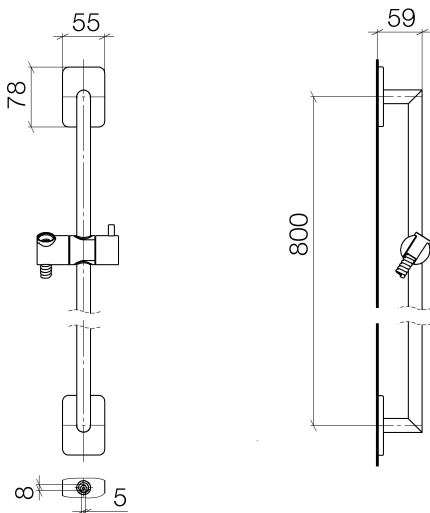

Shower - LULU
Slide bar set - polished chrome
Article number: 26 413 710-00

- Slide bar
- Flange diameter 3-1/8"
- Center to center 31-1/2"
- Metal shower hose 68-7/8" with anti-twist device
- Shower hose connection 3/8"
- NOTE: Hand shower sold separately. Please see hand shower options under the miscellaneous articles section of each series.

polished chrome

Dimensional drawing

All dimensions in mm / inch = mm x 0,0394

Shower - LULU
Slide bar set - polished chrome
Article number: 26 413 710-00

Shower - LULU
Slide bar set - polished chrome
Article number: 26 413 710-00

28 450 710-00
Wall elbow - polished chrome