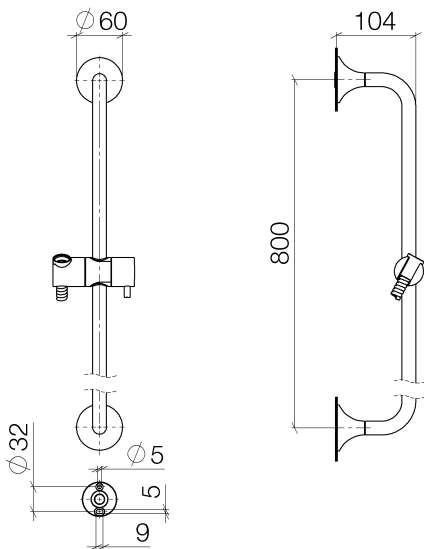

Shower - VAIA  
Slide bar set - polished chrome  
Article number: 26 413 809-00

- Slide bar
- Flange diameter 2-3/8"
- Center to center 31-1/2"
- Metal shower hose 66-7/8" with anti-twist device
- Shower hose connection 3/8"
- Fits VAIA
- NOTE: Hand shower sold separately. Please see hand shower options under the miscellaneous articles section of each series.

polished chrome

Dimensional drawing

All dimensions in mm / inch = mm x 0,0394

Shower - VAIA

Slide bar set - polished chrome

Article number: 26 413 809-00

Shower - VAIA  
Slide bar set - polished chrome  
Article number: 26 413 809-00

## Recommended article

35 080 970-90 0010  
Rough-in adapter -

28 450 809-00  
Wall elbow - polished chrome