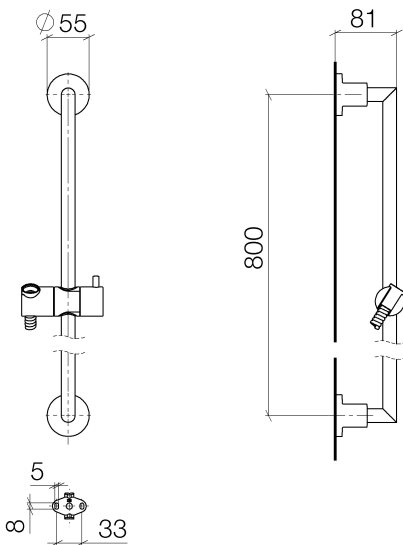

Shower - Tara.
Slide bar set - polished chrome
Article number: 26 413 892-00

- Slide bar
- Flanges, diameter 2-1/8"
- Center to center 31-1/2"
- Metal shower hose 68-7/8" with anti-twist device
- Shower hose connection 3/8"
- Fits Tara.
- NOTE: Hand shower sold separately. Please see hand shower options under the miscellaneous articles section of each series.

polished chrome

Dimensional drawing

All dimensions in mm / inch = mm x 0,0394

Shower - Tara.

Slide bar set - polished chrome

Article number: 26 413 892-00

Shower - Tara.
Slide bar set - polished chrome
Article number: 26 413 892-00

Recommended article

35 080 970-90 0010
Rough-in adapter -

28 450 625-00
Wall elbow - polished chrome