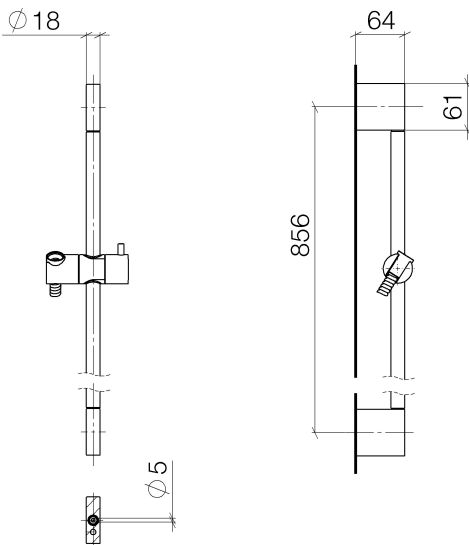

Shower - Deque
Slide bar set - polished chrome
Article number: 26 413 979-00

- Slide bar
- Center to center 33-5/8"
- Metal shower hose 68-7/8" with anti-twist device
- Shower hose connection 3/8"
- NOTE: Hand shower sold separately. Please see hand shower options under the miscellaneous articles section of each series.

polished chrome

Dimensional drawing

All dimensions in mm / inch = mm x 0,0394

Shower - Deque
Slide bar set - polished chrome
Article number: 26 413 979-00

Shower - Deque
Slide bar set - polished chrome
Article number: 26 413 979-00

Recommended article

35 080 970-90 0010
Rough-in adapter -

28 450 845-00
Wall elbow - polished chrome

28 450 980-00
Wall elbow - polished chrome