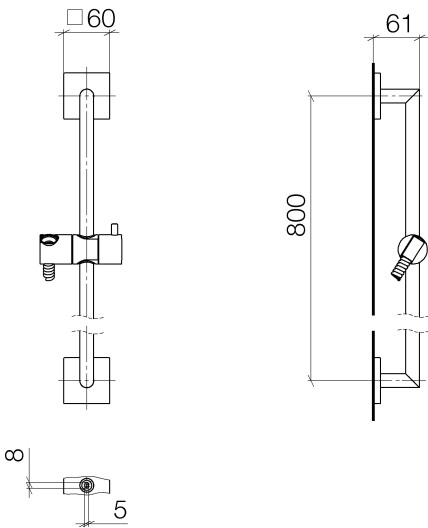

Shower - Deque
Slide bar set - polished chrome
Article number: 26 413 980-00

- Slide bar
- Flange diameter 2-3/8"
- Center to center 31-1/2"
- Metal shower hose 68-7/8" with anti-twist device
- Shower hose connection 3/8"
- NOTE: Hand shower sold separately. Please see hand shower options under the miscellaneous articles section of each series.

polished chrome

Dimensional drawing

All dimensions in mm / inch = mm x 0,0394

Shower - Deque
Slide bar set - polished chrome
Article number: 26 413 980-00

Shower - Deque
Slide bar set - polished chrome
Article number: 26 413 980-00

28 450 980-00
Wall elbow - polished chrome