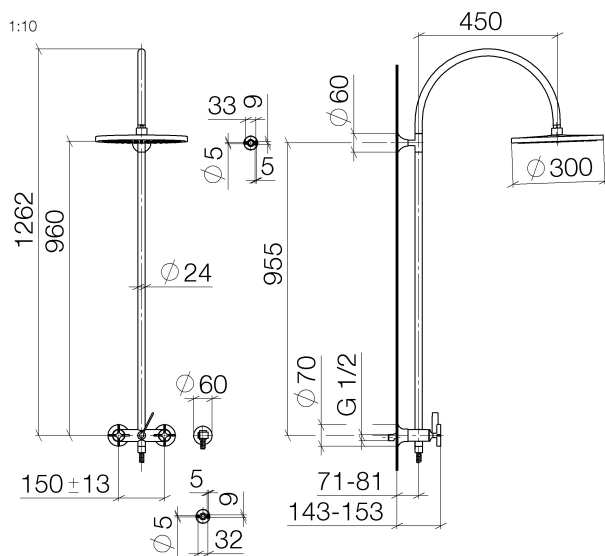

Shower - VAIA
Exposed shower set - polished chrome
Article number: 26 632 809-00 0010

- Projection 17-3/4"
- Rainshower
- Rain shower Ø 11-3/4"
- Rain shower with descaling system
- Rain shower water flow rate limited to max. 1.8 gpm
- Shower head / hand shower diverter
- Height from center of faucet to bottom of rainhead 37-3/4"
- Height from center of faucet to top of shower arm 49-5/8"
- Wall bracket with flange Ø 2-3/8"
- Flanges Ø 2-3/8"
- Center to center 5-7/8" ± 1/2"
- 59" metal shower hose
- 1/2" connection
- NOTE: Local building codes may require the use of an anti-scald device. Please refer to remote pressure balance valve (35 910 970 90)
- Internal backflow preventer.
- NOTE: Hand shower sold separately. Please see hand shower options under the miscellaneous articles section of each series.

polished chrome

Accessory is required for this item.

Shower - VAIA

Exposed shower set - polished chrome

Article number: 26 632 809-00 0010

Dimensional drawing

All dimensions in mm / inch = mm x 0,0394

Shower - VAIA
Exposed shower set - polished chrome
Article number: 26 632 809-00 0010