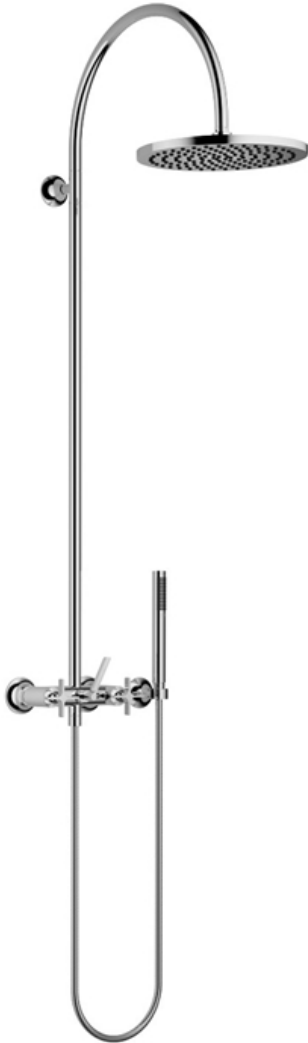

Shower - VAIA
Exposed shower set - polished chrome
Article number: 26 632 809-00 0010

- Projection 17-3/4"
- Rainshower
- Rain shower Ø 11-3/4"
- Rain shower with descaling system
- Rain shower water flow rate limited to max. 1.8 gpm
- Shower head / hand shower diverter
- Height from center of faucet to bottom of rainhead 37-3/4"
- Height from center of faucet to top of shower arm 49-5/8"
- Wall bracket with flange Ø 2-3/8"
- Flanges Ø 2-3/8"
- Center to center 5-7/8" ± 1/2"
- 59" metal shower hose
- 1/2" connection
- NOTE: Local building codes may require the use of an anti-scald device. Please refer to remote pressure balance valve (35 910 970 90)
- Internal backflow preventer.
- NOTE: Hand shower sold separately. Please see hand shower options under the miscellaneous articles section of each series.

polished chrome

Accessory is required for this item.

Shower - VAIA

Exposed shower set - polished chrome

Article number: 26 632 809-00 0010

Dimensional drawing

All dimensions in mm / inch = mm x 0,0394

Shower - VAIA
Exposed shower set - polished chrome
Article number: 26 632 809-00 0010

Other surface finishes

platinum matte
26 632 809-06 0010

platinum
26 632 809-08 0010

Dark Brass matte
26 632 809-16 0010

Dark Bronze matte
26 632 809-17 0010

Brushed Durabronze
26 632 809-28 0010

Dark Platinum matte
26 632 809-99 0010