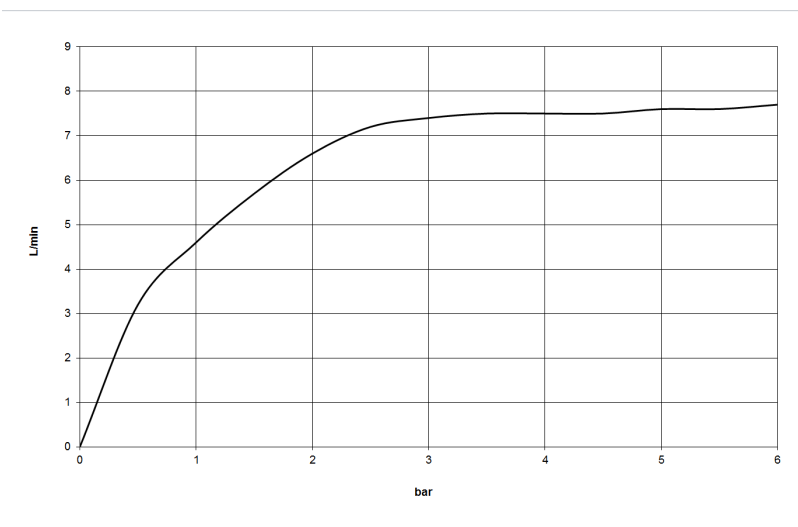

## Bathtub - Madison

Deck-mounted tub mixer, with hand shower set for deck-mounted tub installation - polished

Article number: 27 502 360-00

- 8-7/8" Projection
- Hand shower set: Standard spray
- Spout: Round aerated stream
- Hand shower set with anti-scale technology
- Integrated diverter
- Total height 7-1/4"
- Height to aerator/spout outlet 5-1/2"
- Valve hole diameter 1-1/4"
- Spout hole diameter 1-1/4"
- Hole diameter for hand shower set 1-1/4"
- Hand shower set with flange Ø 2-1/8"
- Valve with flange Ø 2-1/8"
- Metal shower hose 68-7/8" with anti-twist device
- Hand shower water flow rate limited to max. 1.8 gpm
- Spout flow rate max. 6.1 gpm
- Fittings group in compliance with DIN 4109: 1
- Internal backflow preventer.
- NOTE: Local building codes may require the use of an anti-scald device. Please refer to remote pressure balance valve (35 910 970 90)

polished chrome

**Bathtub - Madison**

Deck-mounted tub mixer, with hand shower set for deck-mounted tub installation - polished

Article number: 27 502 360-00

**Dimensional drawing**

All dimensions in mm / inch = mm x 0,0394

**Flow rate chart**