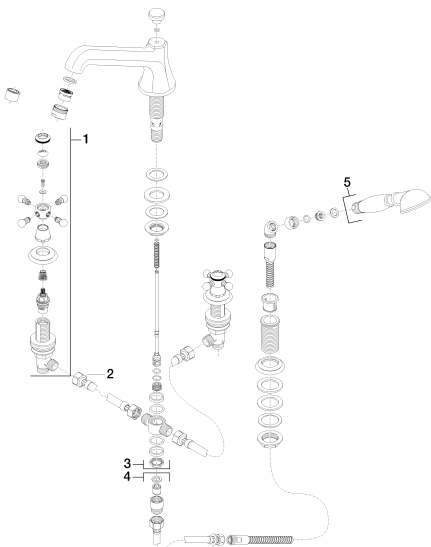

## Bathtub - Madison

Deck-mounted tub mixer, with hand shower set for deck-mounted tub installation - polished

Article number: 27 502 360-00

- 8-7/8" Projection
- Hand shower set: Standard spray
- Spout: Round aerated stream
- Hand shower set with anti-scale technology
- Integrated diverter
- Total height 7-1/4"
- Height to aerator/spout outlet 5-1/2"
- Valve hole diameter 1-1/4"
- Spout hole diameter 1-1/4"
- Hole diameter for hand shower set 1-1/4"
- Hand shower set with flange Ø 2-1/8"
- Valve with flange Ø 2-1/8"
- Metal shower hose 68-7/8" with anti-twist device
- Hand shower water flow rate limited to max. 1.8 gpm
- Spout flow rate max. 6.1 gpm
- Fittings group in compliance with DIN 4109: 1
- Internal backflow preventer.
- NOTE: Local building codes may require the use of an anti-scald device. Please refer to remote pressure balance valve (35 910 970 90)

**Flow rate chart**

## Bathtub - Madison

Deck-mounted tub mixer, with hand shower set for deck-mounted tub installation - polished

Article number: 27 502 360-00

### Spare parts list

Number	Item Number	Designation	Number of units
1	20 000 360-00	Deck valve clockwise-closing hot or cold - polished chrome	2
2	12 502 970 90	Flexible supply line 1/2" x 1/2" x 15-3/4" -	2
3	13 502 380-00	Tub spout with diverter for deck-mounted installation - polished chrome	1
4	27 703 360-00	Hand shower set for deck-mounted tub installation - polished chrome	1