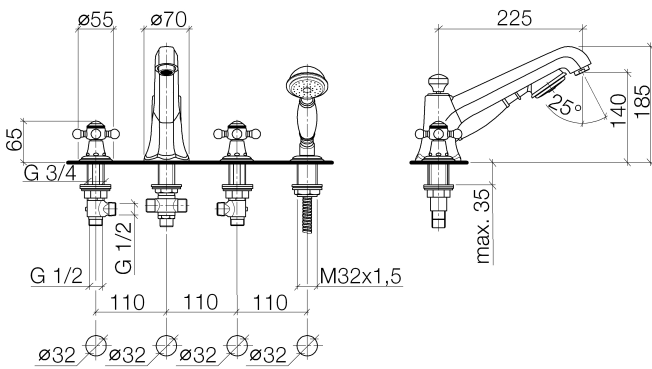

## Bathtub - Madison

Deck-mounted tub mixer, with hand shower set for deck-mounted tub installation - polished

Article number: 27 502 360-00

- 8-7/8" Projection
- Hand shower set: Standard spray
- Spout: Round aerated stream
- Hand shower set with anti-scale technology
- Integrated diverter
- Total height 7-1/4"
- Height to aerator/spout outlet 5-1/2"
- Valve hole diameter 1-1/4"
- Spout hole diameter 1-1/4"
- Hole diameter for hand shower set 1-1/4"
- Hand shower set with flange Ø 2-1/8"
- Valve with flange Ø 2-1/8"
- Metal shower hose 68-7/8" with anti-twist device
- Hand shower water flow rate limited to max. 1.8 gpm
- Spout flow rate max. 6.1 gpm
- Fittings group in compliance with DIN 4109: 1
- Internal backflow preventer.
- NOTE: Local building codes may require the use of an anti-scald device. Please refer to remote pressure balance valve (35 910 970 90)

polished chrome

**Bathtub - Madison**

Deck-mounted tub mixer, with hand shower set for deck-mounted tub installation - polished

Article number: 27 502 360-00

**Dimensional drawing**

All dimensions in mm / inch = mm x 0,0394

### Spare parts list

Number	Item Number	Designation	Number of units
1	20 000 360-00	Deck valve clockwise-closing hot or cold - polished chrome	2
2	12 502 970 90	Flexible supply line 1/2" x 1/2" x 15-3/4" -	2
3	13 502 380-00	Tub spout with diverter for deck-mounted installation - polished chrome	1
4	27 703 360-00	Hand shower set for deck-mounted tub installation - polished chrome	1