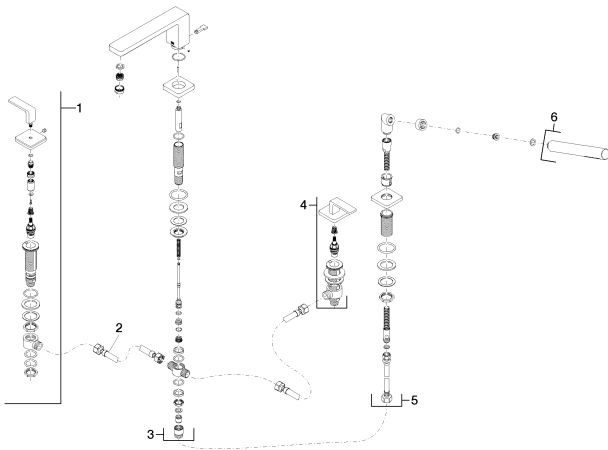

## Bathtub - LULU

Deck-mounted tub mixer, with hand shower set for deck-mounted tub installation - polished

Article number: 27 512 710-00

- 8-1/2" Projection
- Hand shower set: Standard spray
- Spout: Round aerated stream
- Hand shower set with anti-scale technology
- Integrated diverter
- Total height 4-3/8"
- Height to aerator/spout outlet 3-1/4"
- Valve hole diameter 1-1/4"
- Spout hole diameter 1-1/4"
- Hole diameter for hand shower set 1-1/4"
- 2-1/2" x 2-1/2" flange for spout
- Hand shower set with flange 2-1/2" x 2-1/2"
- Valve with flange 2-1/2" x 2-1/2"
- Metal shower hose 68-7/8" with anti-twist device
- Water flow rate limited to max. 6.2 gpm
- Handshower flow rate max. 1.8 gpm
- Fittings group in compliance with DIN 4109: 1
- Internal backflow preventer.
- NOTE: Local building codes may require the use of an anti-scald device. Please refer to remote pressure balance valve (35 910 970 90)

polished chrome

**Bathtub - LULU**

Deck-mounted tub mixer, with hand shower set for deck-mounted tub installation - polished

Article number: 27 512 710-00

**Dimensional drawing**

All dimensions in mm / inch = mm x 0,0394

## Bathtub - LULU

Deck-mounted tub mixer, with hand shower set for deck-mounted tub installation - polished

Article number: 27 512 710-00

### Spare parts list

Number	Item Number	Designation	Number of units
1	20 000 710-00	Deck valve clockwise-closing - polished chrome	1
2	12 502 970 90	Flexible supply line 1/2" x 1/2" x 15-3/4" -	2
3	13 512 710-00	Tub spout with diverter for deck-mounted installation - polished chrome	1
4	20 000 711-00	Deck valve counter-clockwise closing - polished chrome	1
5	27 702 710-00	Hand shower set for deck-mounted tub installation - polished chrome	1
6	28 013 979-00	Baton hand shower - polished chrome	1