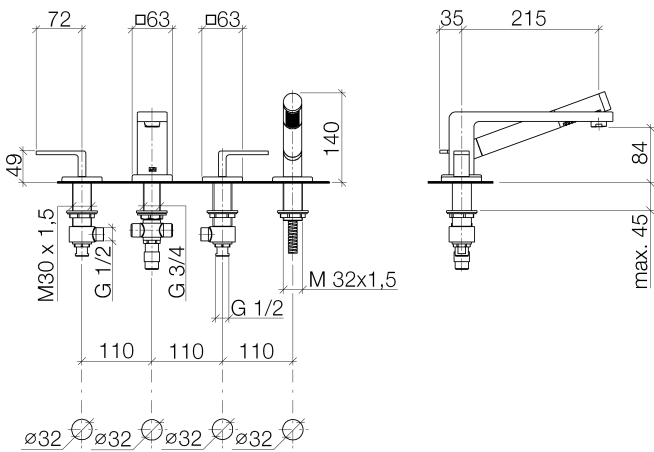

## Bathtub - LULU

Deck-mounted tub mixer, with hand shower set for deck-mounted tub installation - polished

Article number: 27 512 710-00

- 8-1/2" Projection
- Hand shower set: Standard spray
- Spout: Round aerated stream
- Hand shower set with anti-scale technology
- Integrated diverter
- Total height 4-3/8"
- Height to aerator/spout outlet 3-1/4"
- Valve hole diameter 1-1/4"
- Spout hole diameter 1-1/4"
- Hole diameter for hand shower set 1-1/4"
- 2-1/2" x 2-1/2" flange for spout
- Hand shower set with flange 2-1/2" x 2-1/2"
- Valve with flange 2-1/2" x 2-1/2"
- Metal shower hose 68-7/8" with anti-twist device
- Water flow rate limited to max. 6.2 gpm
- Handshower flow rate max. 1.8 gpm
- Fittings group in compliance with DIN 4109: 1
- Internal backflow preventer.
- NOTE: Local building codes may require the use of an anti-scald device. Please refer to remote pressure balance valve (35 910 970 90)

polished chrome

**Bathtub - LULU**

Deck-mounted tub mixer, with hand shower set for deck-mounted tub installation - polished

Article number: 27 512 710-00

**Dimensional drawing**

All dimensions in mm / inch = mm x 0,0394

**Flow rate chart**

### Spare parts list

Number	Item Number	Designation	Number of units
1	20 000 710-00	Deck valve clockwise-closing - polished chrome	1
2	12 502 970 90	Flexible supply line 1/2" x 1/2" x 15-3/4" -	2
3	13 512 710-00	Tub spout with diverter for deck-mounted installation - polished chrome	1
4	20 000 711-00	Deck valve counter-clockwise closing - polished chrome	1
5	27 702 710-00	Hand shower set for deck-mounted tub installation - polished chrome	1
6	28 013 979-00	Baton hand shower - polished chrome	1