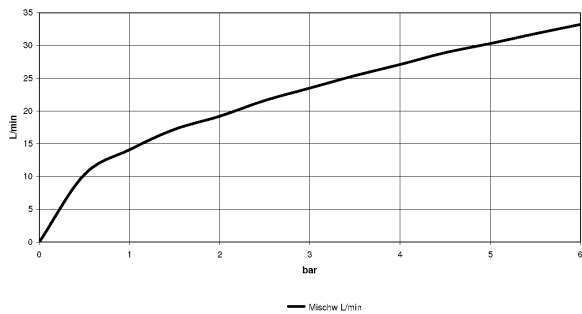

## Bathtub - LULU

Deck-mounted tub mixer, with hand shower set for deck-mounted tub installation - polished

Article number: 27 512 710-00

- 8-1/2" Projection
- Hand shower set: Standard spray
- Spout: Round aerated stream
- Hand shower set with anti-scale technology
- Integrated diverter
- Total height 4-3/8"
- Height to aerator/spout outlet 3-1/4"
- Valve hole diameter 1-1/4"
- Spout hole diameter 1-1/4"
- Hole diameter for hand shower set 1-1/4"
- 2-1/2" x 2-1/2" flange for spout
- Hand shower set with flange 2-1/2" x 2-1/2"
- Valve with flange 2-1/2" x 2-1/2"
- Metal shower hose 68-7/8" with anti-twist device
- Water flow rate limited to max. 6.2 gpm
- Handshower flow rate max. 1.8 gpm
- Fittings group in compliance with DIN 4109: 1
- Internal backflow preventer.
- NOTE: Local building codes may require the use of an anti-scald device. Please refer to remote pressure balance valve (35 910 970 90)

polished chrome

**Bathtub - LULU**

Deck-mounted tub mixer, with hand shower set for deck-mounted tub installation - polished

Article number: 27 512 710-00

**Dimensional drawing**

All dimensions in mm / inch = mm x 0,0394

**Flow rate chart**