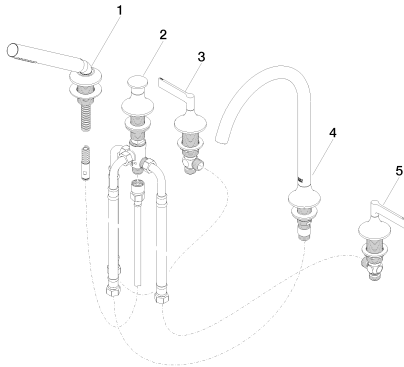

Bathtub - VAIA

Five hole tub set for deck-mounted tub installation with diverter - Dark Platinum matte

Article number: 27 522 819-99

- 8-5/8" Projection
- Hand shower set: Standard spray
- Spout: Round aerated stream
- Hand shower set with anti-scale technology
- Integrated diverter
- Total height 13-5/8"
- Height to aerator/spout outlet 9-5/8"
- Spout hole diameter 1-1/4"
- Valve hole diameter 1-1/4"
- Hole diameter for hand shower set 1-1/4"
- 2-1/8" diameter flange for spout
- Hand shower set with flange \varnothing 2-3/8"
- Valve with flange \varnothing 2-3/8"
- Metal shower hose 68-7/8" with anti-twist device
- Water flow rate limited to max. 5.7 gpm
- Handshower flow rate max. 1.8 gpm
- Fittings group in compliance with DIN 4109: 1
- Internal backflow preventer.
- NOTE: Local building codes may require the use of an anti-scald device. Please refer to remote pressure balance valve (35 910 970 90)
- (ADA)

Dark Platinum matte

Bathtub - VAIA

Five hole tub set for deck-mounted tub installation with diverter - Dark Platinum matte

Article number: 27 522 819-99

Dimensional drawing

All dimensions in mm / inch = mm x 0,0394

Flow rate chart

Bathtub - VAIA

Five hole tub set for deck-mounted tub installation with diverter - Dark Platinum matte

Article number: 27 522 819-99

Other surface finishes

polished chrome
27 522 819-00

platinum matte
27 522 819-06

Spare parts list

Number	Item Number	Designation	Number of units
1	27 702 809-99	Hand shower set for deck-mounted tub installation - Dark Platinum matte	1
2	29 140 809-99	Two-way diverter for deck-mounted tub installation - Dark Platinum matte	1
3	20 000 818-99	Deck valve clockwise-closing hot - Dark Platinum matte	1
4	12 502 970 90	Flexible supply line 1/2" x 1/2" x 15-3/4" -	2
5	13 612 809-99	Tub spout without diverter for deck-mounted installation - Dark Platinum matte	1
6	20 000 819-99	Deck valve counter-clockwise closing cold - Dark Platinum matte	1