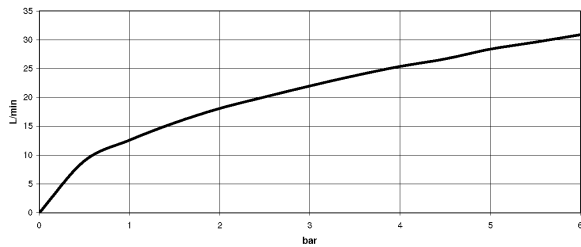

Bathtub - VAIA

Five hole tub set for deck-mounted tub installation with diverter - Dark Platinum matte

Article number: 27 522 819-99

- 8-5/8" Projection
- Hand shower set: Standard spray
- Spout: Round aerated stream
- Hand shower set with anti-scale technology
- Integrated diverter
- Total height 13-5/8"
- Height to aerator/spout outlet 9-5/8"
- Spout hole diameter 1-1/4"
- Valve hole diameter 1-1/4"
- Hole diameter for hand shower set 1-1/4"
- 2-1/8" diameter flange for spout
- Hand shower set with flange \varnothing 2-3/8"
- Valve with flange \varnothing 2-3/8"
- Metal shower hose 68-7/8" with anti-twist device
- Water flow rate limited to max. 5.7 gpm
- Handshower flow rate max. 1.8 gpm
- Fittings group in compliance with DIN 4109: 1
- Internal backflow preventer.
- NOTE: Local building codes may require the use of an anti-scald device. Please refer to remote pressure balance valve (35 910 970 90)
- (ADA)

Dark Platinum matte

Bathtub - VAIA

Five hole tub set for deck-mounted tub installation with diverter - Dark Platinum matte

Article number: 27 522 819-99

Dimensional drawing

All dimensions in mm / inch = mm x 0,0394

Flow rate chart

Bathtub - VAIA

Five hole tub set for deck-mounted tub installation with diverter - Dark Platinum matte

Article number: 27 522 819-99

Other surface finishes

polished chrome
27 522 819-00

platinum matte
27 522 819-06