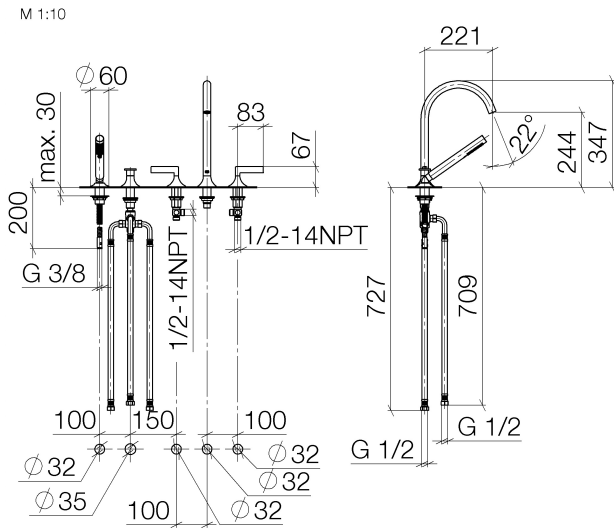

Bathtub - VAIA

Five hole tub set for deck-mounted tub installation with diverter - Dark Platinum matte

Article number: 27 522 819-99

- 8-5/8" Projection
- Hand shower set: Standard spray
- Spout: Round aerated stream
- Hand shower set with anti-scale technology
- Integrated diverter
- Total height 13-5/8"
- Height to aerator/spout outlet 9-5/8"
- Spout hole diameter 1-1/4"
- Valve hole diameter 1-1/4"
- Hole diameter for hand shower set 1-1/4"
- 2-1/8" diameter flange for spout
- Hand shower set with flange \varnothing 2-3/8"
- Valve with flange \varnothing 2-3/8"
- Metal shower hose 68-7/8" with anti-twist device
- Water flow rate limited to max. 5.7 gpm
- Handshower flow rate max. 1.8 gpm
- Fittings group in compliance with DIN 4109: 1
- Internal backflow preventer.
- NOTE: Local building codes may require the use of an anti-scald device. Please refer to remote pressure balance valve (35 910 970 90)
- (ADA)

Dark Platinum matte

Bathtub - VAIA

Five hole tub set for deck-mounted tub installation with diverter - Dark Platinum matte

Article number: 27 522 819-99

Dimensional drawing

All dimensions in mm / inch = mm x 0,0394

Flow rate chart

Bathtub - VAIA

Five hole tub set for deck-mounted tub installation with diverter - Dark Platinum matte

Article number: 27 522 819-99

Other surface finishes

polished chrome
27 522 819-00

platinum matte
27 522 819-06

Spare parts list

Number	Item Number	Designation	Number of units
1	27 702 809-99	Hand shower set for deck-mounted tub installation - Dark Platinum matte	1
2	29 140 809-99	Two-way diverter for deck-mounted tub installation - Dark Platinum matte	1
3	20 000 818-99	Deck valve clockwise-closing hot - Dark Platinum matte	1
4	12 502 970 90	Flexible supply line 1/2" x 1/2" x 15-3/4" -	2
5	13 612 809-99	Tub spout without diverter for deck-mounted installation - Dark Platinum matte	1
6	20 000 819-99	Deck valve counter-clockwise closing cold - Dark Platinum matte	1