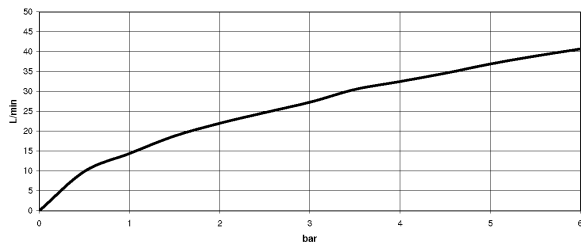

Bathtub - MEM

Deck-mounted tub mixer, with hand shower set for deck-mounted tub installation - polished

Article number: 27 532 782-00

Dimensional drawing

All dimensions in mm / inch = mm x 0,0394

Flow rate chart