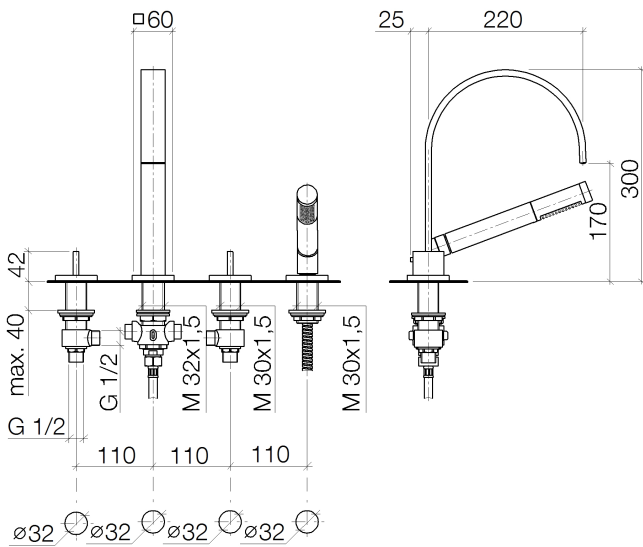

Bathtub - MEM

Deck-mounted tub mixer, with hand shower set for deck-mounted tub installation - polished

Article number: 27 532 782-00

- 8-5/8" Projection
- Hand shower set: Standard spray
- Spout: Rectangular aerator
- Hand shower set with anti-scale technology
- Integrated diverter
- Total height 11-3/4"
- Height to aerator/spout outlet 6-3/4"
- Valve hole diameter 1-1/4"
- Spout hole diameter 1-1/4"
- Hole diameter for hand shower set 1-1/4"
- 2-3/8" x 2-3/8" flange for spout
- Hand shower set with flange 2-3/8" x 2-3/8"
- Valve with flange 2-3/8" x 2-3/8"
- Metal shower hose 68-7/8" with anti-twist device
- Water flow rate limited to max. 7.2 gpm
- Handshower flow rate max. 1.8 gpm
- Internal backflow preventer.
- NOTE: Local building codes may require the use of an anti-scald device. Please refer to remote pressure balance valve (35 910 970 90)

polished chrome

Bathtub - MEM

Deck-mounted tub mixer, with hand shower set for deck-mounted tub installation - polished

Article number: 27 532 782-00

Dimensional drawing

All dimensions in mm / inch = mm x 0,0394

Flow rate chart

Bathtub - MEM

Deck-mounted tub mixer, with hand shower set for deck-mounted tub installation - polished

Article number: 27 532 782-00

Other surface finishes

platinum matte
27 532 782-06

platinum
27 532 782-08

Bathtub - MEM

Deck-mounted tub mixer, with hand shower set for deck-mounted tub installation - polished

Article number: 27 532 782-00

Spare parts list

Number	Item Number	Designation	Number of units
1	20 000 783-00	Deck valve counter-clockwise closing hot - polished chrome	1
2	13 512 782-00	Tub spout with diverter for deck-mounted installation - polished chrome	1
3	12 502 970 90	Flexible supply line 1/2" x 1/2" x 15-3/4" -	1
4	20 000 782-00	Deck valve clockwise-closing cold - polished chrome	1
5	27 702 980-00	Hand shower set for deck-mounted tub installation - polished chrome	1