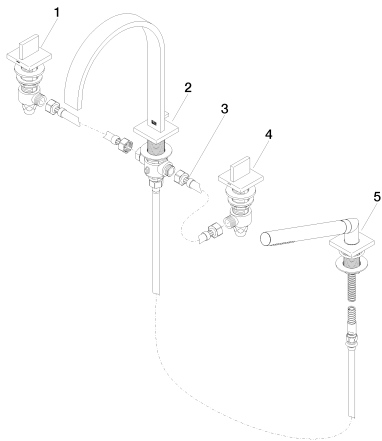

Bathtub - MEM

Deck-mounted tub mixer, with hand shower set for deck-mounted tub installation - polished

Article number: 27 532 782-00

- 8-5/8" Projection
- Hand shower set: Standard spray
- Spout: Rectangular aerator
- Hand shower set with anti-scale technology
- Integrated diverter
- Total height 11-3/4"
- Height to aerator/spout outlet 6-3/4"
- Valve hole diameter 1-1/4"
- Spout hole diameter 1-1/4"
- Hole diameter for hand shower set 1-1/4"
- 2-3/8" x 2-3/8" flange for spout
- Hand shower set with flange 2-3/8" x 2-3/8"
- Valve with flange 2-3/8" x 2-3/8"
- Metal shower hose 68-7/8" with anti-twist device
- Water flow rate limited to max. 7.2 gpm
- Handshower flow rate max. 1.8 gpm
- Internal backflow preventer.
- NOTE: Local building codes may require the use of an anti-scald device. Please refer to remote pressure balance valve (35 910 970 90)

polished chrome

Bathtub - MEM

Deck-mounted tub mixer, with hand shower set for deck-mounted tub installation - polished

Article number: 27 532 782-00

Dimensional drawing

All dimensions in mm / inch = mm x 0,0394

Flow rate chart

Bathtub - MEM

Deck-mounted tub mixer, with hand shower set for deck-mounted tub installation - polished

Article number: 27 532 782-00

Other surface finishes

platinum matte
27 532 782-06

platinum
27 532 782-08

Bathtub - MEM

Deck-mounted tub mixer, with hand shower set for deck-mounted tub installation - polished

Article number: 27 532 782-00

Spare parts list

Number	Item Number	Designation	Number of units
1	20 000 783-00	Deck valve counter-clockwise closing hot - polished chrome	1
2	13 512 782-00	Tub spout with diverter for deck-mounted installation - polished chrome	1
3	12 502 970 90	Flexible supply line 1/2" x 1/2" x 15-3/4" -	1
4	20 000 782-00	Deck valve clockwise-closing cold - polished chrome	1
5	27 702 980-00	Hand shower set for deck-mounted tub installation - polished chrome	1