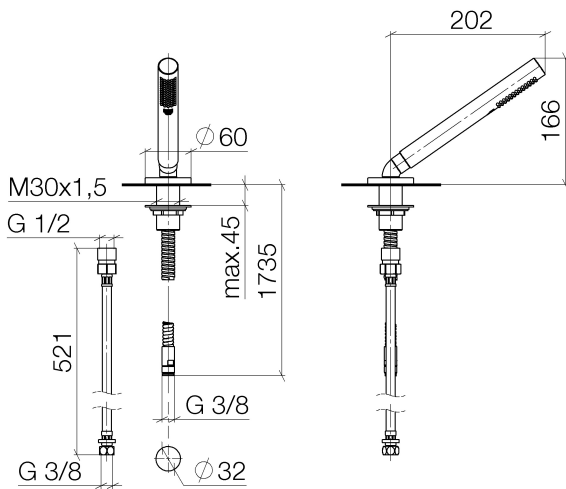

- Meta

Hand shower set for deck-mounted tub installation - black matte

Article number: 27 702 660-33

- Standard spray mode
- Descaling system
- Flange diameter 2-3/8"
- 1-1/4" hole diameter
- Metal shower hose 68-7/8" with anti-twist device
- Water flow rate limited to max. 1.8 gpm
- Subsequent shower hose replacement possible without removing the fitting due to two-part construction.
- Internal backflow preventer.

black matte

Dimensional drawing

All dimensions in mm / inch = mm x 0,0394

- Meta

Hand shower set for deck-mounted tub installation - black matte

Article number: 27 702 660-33

Flow rate chart

- Meta

Hand shower set for deck-mounted tub installation - black matte

Article number: 27 702 660-33

Other surface finishes

polished chrome

27 702 660-00

platinum matte

27 702 660-06

More custom finish options are available via special production (xTra Service). Please see our finish matrix for availability and pricing or contact a Dornbracht representative.