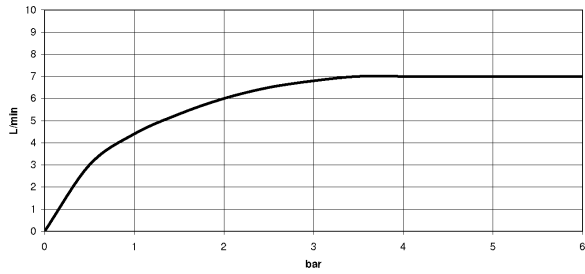

- Meta

Hand shower set for deck-mounted tub installation - black matte

Article number: 27 702 660-33

- Standard spray mode
- Descaling system
- Flange diameter 2-3/8"
- 1-1/4" hole diameter
- Metal shower hose 68-7/8" with anti-twist device
- Water flow rate limited to max. 1.8 gpm
- Subsequent shower hose replacement possible without removing the fitting due to two-part construction.
- Internal backflow preventer.

black matte

Dimensional drawing

All dimensions in mm / inch = mm x 0,0394

- Meta

Hand shower set for deck-mounted tub installation - black matte

Article number: 27 702 660-33

Flow rate chart

- Meta