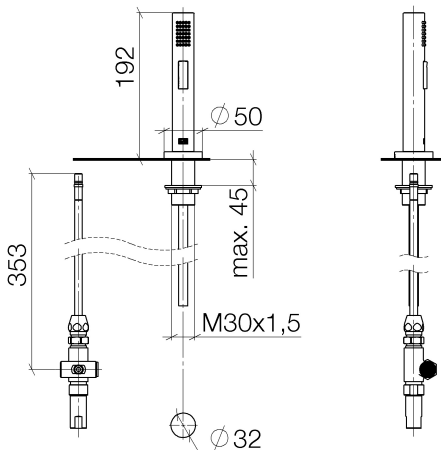

Kitchen sink - Series-various
Side spray set - polished chrome
Article number: 27 721 970-00

- With round flange
- Spray mode
- Integrated diverter
- Total height 7-1/2"
- Side spray hole diameter 1-1/4"
- Fabric braided spray hose 59"
- Sprayface with descaling system
- lead-free
- Fittings group in compliance with DIN 4109: 1
- For combination with TARA ULTRA, TARA CLASSIC, TARA, ELIO and META.02 series
- Internal backflow preventer.
- Button has to be pressed while using.

polished chrome

Dimensional drawing

Kitchen sink - Series—various
Side spray set - polished chrome
Article number: 27 721 970-00

All dimensions in mm / inch = mm x 0,0394

Kitchen sink - Series-various
Side spray set - polished chrome
Article number: 27 721 970-00

Spare parts list

Number	Item Number	Designation	Number of units
1	04 24 02 046 01-07	Wall connection - Rough nickel-plated	1
2	04 23 30 040 00-00	Wall connection - polished chrome	1
3	09 24 03 168 10 90	Nipple -	1
4	09 14 20 002 90	Washer -	1
5	04 17 09 046 10 90	Conversion -	1
6	09 24 04 112 10 90	Conversion -	1
7	09 14 10 033 90	Washer -	1
8	04 21 10 031 10 90	Conversion -	1
9	04 21 02 006 00 92	Plug for European drain -	1
10	09 23 01 039 90	Application -	3
11	04 24 03 241 00 90	Nipple -	1
12	09 14 20 019 90	Washer -	1
13	04 30 11 038 66 90	Mounting bracket -	1
14	09 30 01 285-00	Wall connection - polished chrome	1
15	09 18 40 085 90	Hood / sleeve -	1
16	04 30 02 062 00-00	Tube - polished chrome	1
17	04 12 11 158 00-00	shower head - polished chrome	1