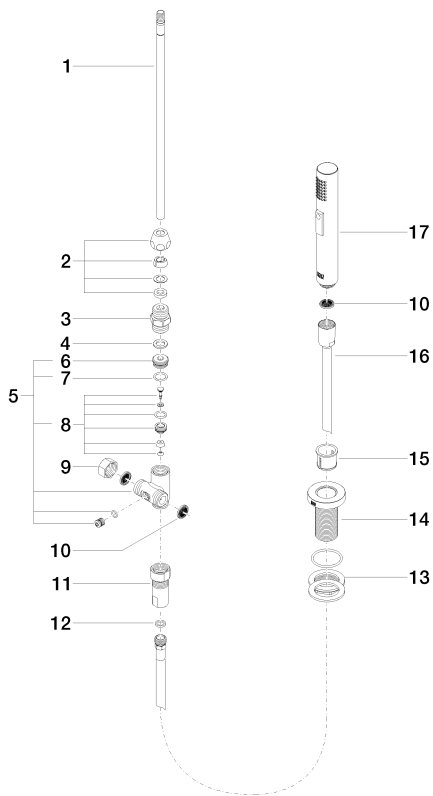

Kitchen sink - Series-various
Side spray set - polished chrome
Article number: 27 721 970-00

- With round flange
- Spray mode
- Integrated diverter
- Total height 7-1/2"
- Side spray hole diameter 1-1/4"
- Fabric braided spray hose 59"
- Sprayface with descaling system
- lead-free
- Fittings group in compliance with DIN 4109: 1
- For combination with TARA ULTRA, TARA CLASSIC, TARA, ELIO and META.02 series
- Internal backflow preventer.
- Button has to be pressed while using.

polished chrome

Dimensional drawing

Kitchen sink - Series—various
Side spray set - polished chrome
Article number: 27 721 970-00

All dimensions in mm / inch = mm x 0,0394

Kitchen sink - Series-various
Side spray set - polished chrome
Article number: 27 721 970-00

More custom finish options are available via special production (xTra Service). Please see our finish matrix for availability and pricing or contact a Dornbracht representative.

Kitchen sink - Series-various
Side spray set - polished chrome
Article number: 27 721 970-00

Spare parts list

Number	Item Number	Designation	Number of units
1	04 24 02 046 01-07	Wall connection - Rough nickel-plated	1
2	04 23 30 040 00-00	Wall connection - polished chrome	1
3	09 24 03 168 10 90	Nipple -	1
4	09 14 20 002 90	Washer -	1
5	04 17 09 046 10 90	Conversion -	1
6	09 24 04 112 10 90	Conversion -	1
7	09 14 10 033 90	Washer -	1
8	04 21 10 031 10 90	Conversion -	1
9	04 21 02 006 00 92	Plug for European drain -	1
10	09 23 01 039 90	Application -	3
11	04 24 03 241 00 90	Nipple -	1
12	09 14 20 019 90	Washer -	1
13	04 30 11 038 66 90	Mounting bracket -	1
14	09 30 01 285-00	Wall connection - polished chrome	1
15	09 18 40 085 90	Hood / sleeve -	1
16	04 30 02 062 00-00	Tube - polished chrome	1
17	04 12 11 158 00-00	shower head - polished chrome	1