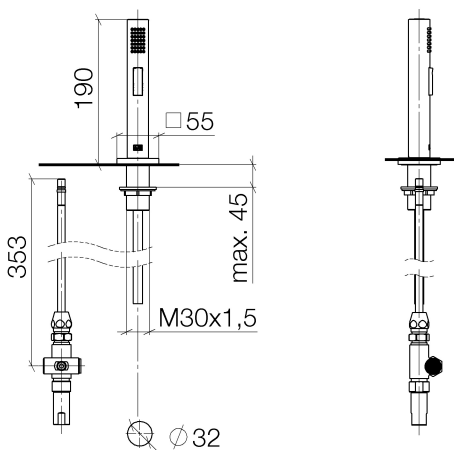

Kitchen sink - Series-various
Side spray set - polished chrome
Article number: 27 722 970-00

- With square flange
- Spray mode
- Integrated diverter
- Total height 7-1/2"
- Side spray hole diameter 1-1/4"
- Fabric braided spray hose 59"
- Sprayface with descaling system
- lead-free
- Fittings group in compliance with DIN 4109: 1
- For combination with LOT series
- Internal backflow preventer.
- Button has to be pressed while using.

polished chrome

Dimensional drawing

Kitchen sink - Series-various
Side spray set - polished chrome
Article number: 27 722 970-00

All dimensions in mm / inch = mm x 0,0394

Kitchen sink - Series—various
Side spray set - polished chrome
Article number: 27 722 970-00

Kitchen sink - Series-various
Side spray set - polished chrome
Article number: 27 722 970-00

Spare parts list

| Number | Item Number | Designation | Number of units |
|--------|--------------------|--|-----------------|
| 1 | 04 24 02 046 01-07 | Wall connection - Rough nickel-plated | 1 |
| 2 | 04 23 30 040 00-00 | Wall connection - polished chrome | 1 |
| 3 | 09 24 03 168 10 90 | Nipple - | 1 |
| 4 | 09 14 20 002 90 | Washer - | 1 |
| 5 | 04 17 09 046 10 90 | Conversion - | 1 |
| 6 | 09 24 04 112 10 90 | Conversion - | 1 |
| 7 | 09 14 10 033 90 | Washer - | 1 |
| 8 | 04 21 10 031 10 90 | Conversion - | 1 |
| 9 | 04 21 02 006 00 92 | Plug for European drain - | 1 |
| 10 | 09 23 01 039 90 | Application - | 2 |
| 11 | 04 24 03 241 00 90 | Nipple - | 1 |
| 12 | 09 14 20 019 90 | Washer - | 1 |
| 13 | 04 23 10 032 46 90 | Mounting bracket - | 1 |
| 14 | 09 30 01 090-07 | Wall connection - Rough nickel-plated | 1 |
| 15 | 09 27 78 011-00 | Escutcheon - polished chrome | 1 |
| 16 | 09 18 40 085 90 | Hood / sleeve - | 1 |
| 17 | 04 30 02 062 00-00 | Tube - polished chrome | 1 |
| 18 | 04 12 11 158 00-00 | shower head - polished chrome | 1 |