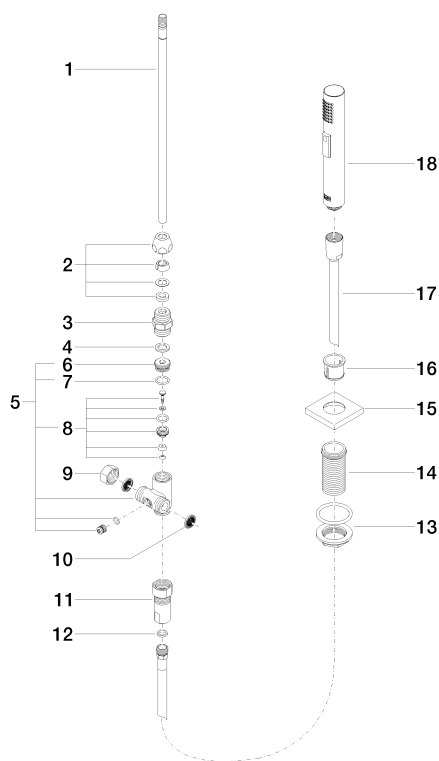

Kitchen sink - Series-various
Side spray set - polished chrome
Article number: 27 722 970-00

- With square flange
- Spray mode
- Integrated diverter
- Total height 7-1/2"
- Side spray hole diameter 1-1/4"
- Fabric braided spray hose 59"
- Sprayface with descaling system
- lead-free
- Fittings group in compliance with DIN 4109: 1
- For combination with LOT series
- Internal backflow preventer.
- Button has to be pressed while using.

polished chrome

Dimensional drawing

Kitchen sink - Series-various
Side spray set - polished chrome
Article number: 27 722 970-00

All dimensions in mm / inch = mm x 0,0394

Kitchen sink - Series—various
Side spray set - polished chrome
Article number: 27 722 970-00

Kitchen sink - Series-various
Side spray set - polished chrome
Article number: 27 722 970-00

Spare parts list

| Number | Item Number | Designation | Number of units |
|--------|--------------------|--|-----------------|
| 1 | 04 24 02 046 01-07 | Wall connection - Rough nickel-plated | 1 |
| 2 | 04 23 30 040 00-00 | Wall connection - polished chrome | 1 |
| 3 | 09 24 03 168 10 90 | Nipple - | 1 |
| 4 | 09 14 20 002 90 | Washer - | 1 |
| 5 | 04 17 09 046 10 90 | Conversion - | 1 |
| 6 | 09 24 04 112 10 90 | Conversion - | 1 |
| 7 | 09 14 10 033 90 | Washer - | 1 |
| 8 | 04 21 10 031 10 90 | Conversion - | 1 |
| 9 | 04 21 02 006 00 92 | Plug for European drain - | 1 |
| 10 | 09 23 01 039 90 | Application - | 2 |
| 11 | 04 24 03 241 00 90 | Nipple - | 1 |
| 12 | 09 14 20 019 90 | Washer - | 1 |
| 13 | 04 23 10 032 46 90 | Mounting bracket - | 1 |
| 14 | 09 30 01 090-07 | Wall connection - Rough nickel-plated | 1 |
| 15 | 09 27 78 011-00 | Escutcheon - polished chrome | 1 |
| 16 | 09 18 40 085 90 | Hood / sleeve - | 1 |
| 17 | 04 30 02 062 00-00 | Tube - polished chrome | 1 |
| 18 | 04 12 11 158 00-00 | shower head - polished chrome | 1 |