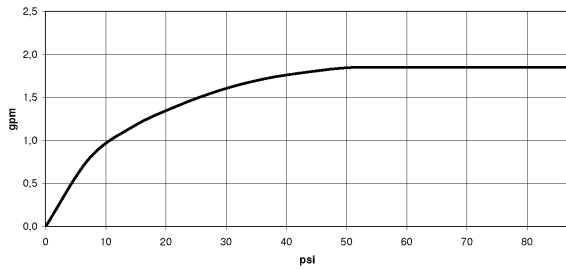

Shower - Tara.Logic

Hand shower set with integrated wall bracket - Dark Bronze matte

Article number: 27 802 660-17 0010

- Standard spray mode
- Descaling system
- 3/8" Shower outlet
- Metal shower hose 49-1/4" with anti-twist device
- Flange diameter 2-3/8"
- 1/2" connection
- Water flow rate limited to max. 1.8 gpm
- Internal backflow preventer.

Dark Bronze matte

Accessory is required for this item.

Dimensional drawing

All dimensions in mm / inch = mm x 0,0394

Model/program/technical modifications and error excepted
For more information see: www.dornbracht.com + 49 (0) 2371 433-460 mail@dornbrachtgroup.de

Shower - Tara.Logic

Hand shower set with integrated wall bracket - Dark Bronze matte

Article number: 27 802 660-17 0010

Flow rate chart

Shower - Tara.Logic

Hand shower set with integrated wall bracket - Dark Bronze matte