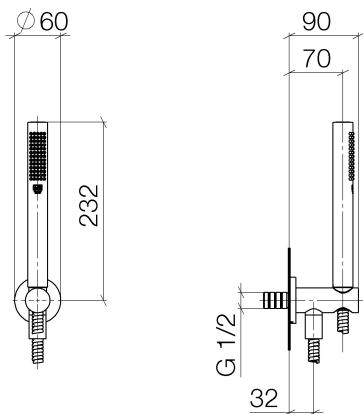

Shower - Tara.Logic

Hand shower set with integrated wall bracket - Dark Bronze matte

Article number: 27 802 660-17 0010

- Standard spray mode
- Descaling system
- 3/8" Shower outlet
- Metal shower hose 49-1/4" with anti-twist device
- Flange diameter 2-3/8"
- 1/2" connection
- Water flow rate limited to max. 1.8 gpm
- Internal backflow preventer.

Dark Bronze matte

Accessory is required for this item.

Dimensional drawing

All dimensions in mm / inch = mm x 0,0394

Model/program/technical modifications and error excepted
For more information see: www.dornbracht.com + 49 (0) 2371 433-460 mail@dornbrachtgroup.de

Shower - Tara.Logic

Hand shower set with integrated wall bracket - Dark Bronze matte

Article number: 27 802 660-17 0010

Flow rate chart

Shower - Tara.Logic

Hand shower set with integrated wall bracket - Dark Bronze matte