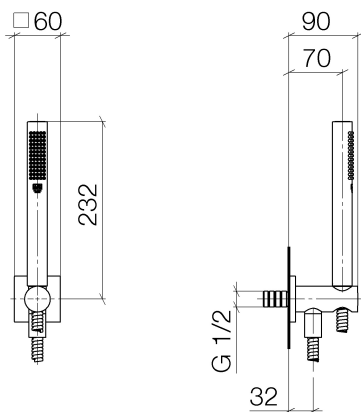

- Deque

Hand shower set with integrated wall bracket - black matte

Article number: 27 802 970-33 0010

- Standard spray mode
- Descaling system
- 3/8" Shower outlet
- Metal shower hose 49-1/4" with anti-twist device
- Flange 2-3/8" x 2-3/8"
- 1/2" connection
- Water flow rate limited to max. 1.8 gpm
- Internal backflow preventer.

black matte

Accessory is required for this item.

Dimensional drawing

All dimensions in mm / inch = mm x 0,0394

- Deque

Hand shower set with integrated wall bracket - black matte

Article number: 27 802 970-33 0010

- Deque

Hand shower set with integrated wall bracket - black matte

Article number: 27 802 970-33 0010

Other surface finishes

polished chrome
27 802 970-00 0010

platinum matte
27 802 970-06 0010

platinum
27 802 970-08 0010

Required article

35 080 970-90 0010
Rough-in adapter -