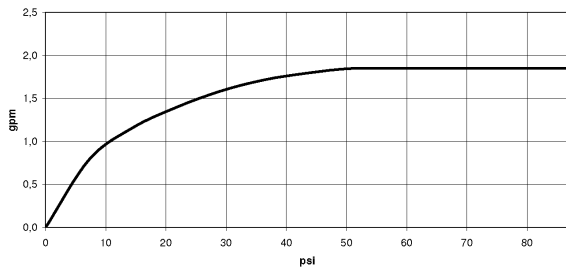

Shower - Series-various

Hand shower set with integrated wall bracket - polished chrome

Article number: 27 803 660-00 0010

- 3 individual sprays (standard, soft, massage) + 2 combinations (standard+soft, soft+massage)
- Descaling system
- 3/8" Shower outlet
- Metal shower hose 49-1/4" with anti-twist device
- Flange diameter 2-3/8"
- 1/2" connection
- Water flow rate limited to max. 1.8 gpm
- Internal backflow preventer.

polished chrome

Accessory is required for this item.

Dimensional drawing

Shower - Series-various

Hand shower set with integrated wall bracket - polished chrome

Article number: 27 803 660-00 0010

All dimensions in mm / inch = mm x 0,0394

Flow rate chart

Shower - Series-various

Hand shower set with integrated wall bracket - polished chrome

Article number: 27 803 660-00 0010

Other surface finishes

platinum matte
27 803 660-06 0010

platinum
27 803 660-08 0010