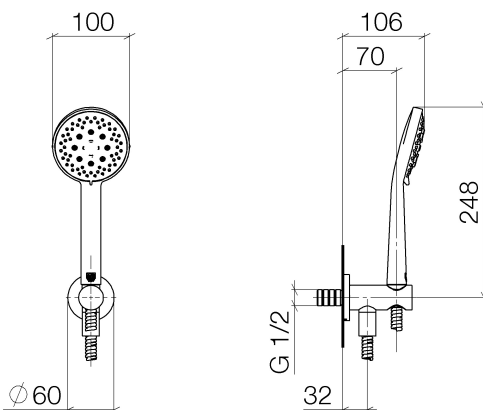

Shower - Series-various

Hand shower set with integrated wall bracket - polished chrome

Article number: 27 803 660-00 0010

- 3 individual sprays (standard, soft, massage) + 2 combinations (standard+soft, soft+massage)
- Descaling system
- 3/8" Shower outlet
- Metal shower hose 49-1/4" with anti-twist device
- Flange diameter 2-3/8"
- 1/2" connection
- Water flow rate limited to max. 1.8 gpm
- Internal backflow preventer.

polished chrome

Accessory is required for this item.

Dimensional drawing

Shower - Series-various

Hand shower set with integrated wall bracket - polished chrome

Article number: 27 803 660-00 0010

All dimensions in mm / inch = mm x 0,0394

Flow rate chart

Shower - Series-various

Hand shower set with integrated wall bracket - polished chrome

Article number: 27 803 660-00 0010

Other surface finishes

platinum matte
27 803 660-06 0010

platinum
27 803 660-08 0010