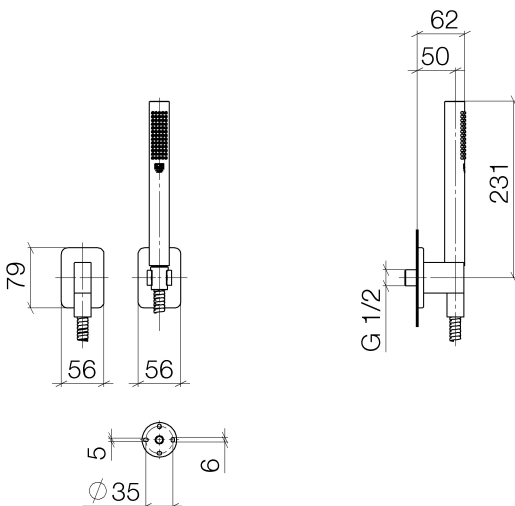

Shower - LULU

Hand shower set with individual flanges - polished chrome

Article number: 27 808 710-00 0010

- Standard spray mode
- Descaling system
- 3/8" Shower outlet
- Flange for wall elbow 3-1/8" x 2-1/8"
- Wall bracket with flange 3-1/8" x 2-1/8"
- Metal shower hose 49-1/4" with anti-twist device
- 1/2" wall elbow
- Water flow rate limited to max. 1.8 gpm

polished chrome

Accessory is required for this item.

Dimensional drawing

Shower - LULU
Hand shower set with individual flanges - polished chrome
Article number: 27 808 710-00 0010

All dimensions in mm / inch = mm x 0,0394

Shower - LULU
Hand shower set with individual flanges - polished chrome
Article number: 27 808 710-00 0010

Other surface finishes

platinum matte
27 808 710-06 0010

More custom finish options are available via special production (xTra Service). Please see our finish matrix for availability and pricing or contact a Dornbracht representative.

Required article

35 080 970-90 0010
Rough-in adapter -