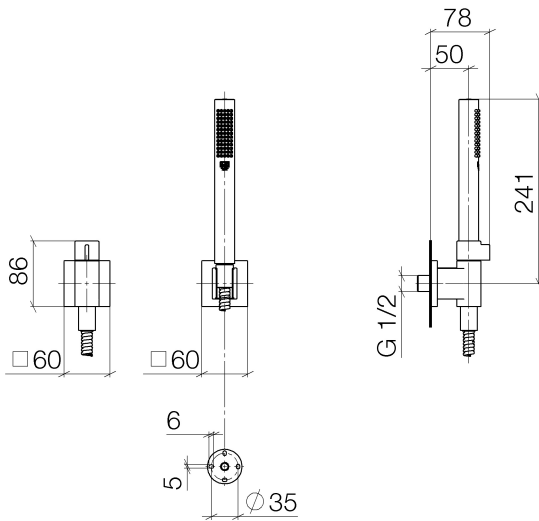

Shower - Symetrics

Hand shower set with individual flanges with volume control - polished chrome

Article number: 27 809 985-00 0010

- Diverter with integrated volume control and integrated stops
- Standard spray mode
- Descaling system
- 3/8" Shower outlet
- Flange for wall elbow 2-3/8" x 2-3/8"
- Wall bracket with flange 2-3/8" x 2-3/8"
- Metal shower hose 49-1/4" with anti-twist device
- 1/2" wall elbow
- Water flow rate limited to max. 1.8 gpm
- (ADA)
- Internal backflow preventer.

polished chrome

Accessory is required for this item.

Shower - Symetrics

Hand shower set with individual flanges with volume control - polished chrome

Article number: 27 809 985-00 0010

Dimensional drawing

All dimensions in mm / inch = mm x 0,0394

Shower - Symetrics

Hand shower set with individual flanges with volume control - polished chrome

Article number: 27 809 985-00 0010

Other surface finishes

platinum matte

27 809 985-06 0010

More custom finish options are available via special production (xTra Service). Please see our finish matrix for availability and pricing or contact a Dornbracht representative.

Required article

35 080 970-90 0010

Rough-in adapter -